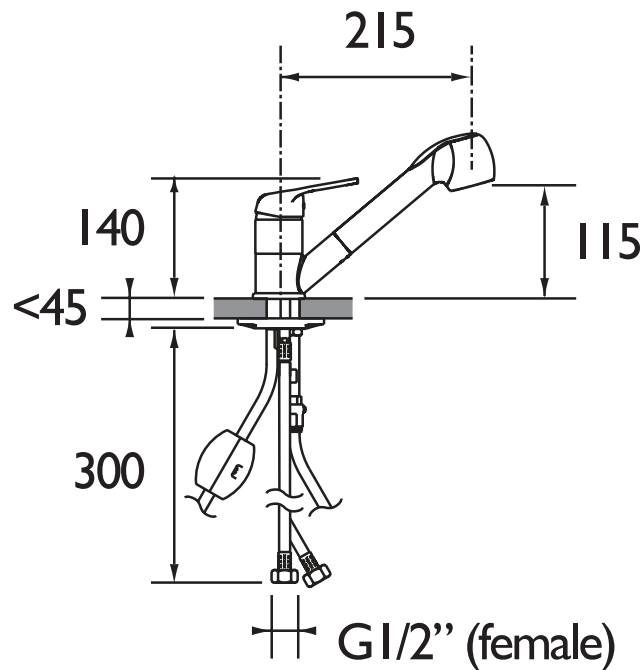

### Features:

- Long life ceramic cartridge for added durability and ease of use
- Metal fixing nut for added durability
- Minimum working pressure of 1.5 bar
- Flexible tails included
- Particular attention should be paid to this product which will need to be installed in accordance with your local Water Authority/Water Regulations

### Specification

|  |                                    |
|--|------------------------------------|
| <b>Product Type:</b>                     | Kitchen Taps                       |
| <b>Main Construction Material:</b>       | Brass                              |
| <b>Mount Type:</b>                       | Deck Mounted                       |
| <b>Handle Type:</b>                      | Lever                              |
| <b>Connection Inlet:</b>                 | 1/2" BSP Flexible Tails            |
| <b>Connection Outlet:</b>                | Handset with Spray Function        |
| <b>Number of Tap Holes:</b>              | 1                                  |
| <b>Valve/Cartridge Type:</b>             | 40mm Cartridge                     |
| <b>Plumbing System Requirements:</b>     | Suitable for high pressure systems |
| <b>Working Pressure Range:</b>           | Min 1.5 bar, Max 8.0 bar           |
| <b>Maximum Hot Water Temperature: °C</b> | 65                                 |
| <b>Maximum Static Pressure: (bar)</b>    | 10                                 |
| <b>Flow Type:</b>                        | Dual Flow                          |
| <b>Isolation Included:</b>               | No                                 |

### Dimensions (measurements in mm)