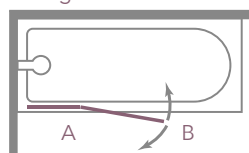

MB3_b 2 PANEL FOLDING SQUARE

Bathscreen

BATH SCREENS

FEATURES & BENEFITS

- 6mm toughened safety glass
- Reversible
- Featuring HydraSeal

HydraSEAL

Product Information

2 Panel Folding Square

Size	Panel	Order Code
900x1500	2	MB3B

Configuration

Door Swing: 90° in and out

A: Fixed Panel B: Radius of Screen Swing = 483mm

☐ ○ Recommended shower head position

Please ensure product is fitted with moving panel seals in line with bath inside edge.