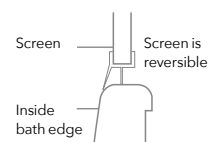

MB3_b 2 PANEL FOLDING SQUARE

Bathscreen

BATH SCREENS

FEATURES & BENEFITS

- 6mm toughened safety glass
- Reversible
- Featuring HydraSeal

HydraSEAL

Product Information

2 Panel Folding Square

Size	Panel	Order Code
900x1500	2	MB3B

Configuration

Door Swing: 90° in and out

A: Fixed Panel B: Radius of Screen Swing = 483mm

☐ ○ Recommended shower head position

Please ensure product is fitted with moving panel seals in line with bath inside edge.