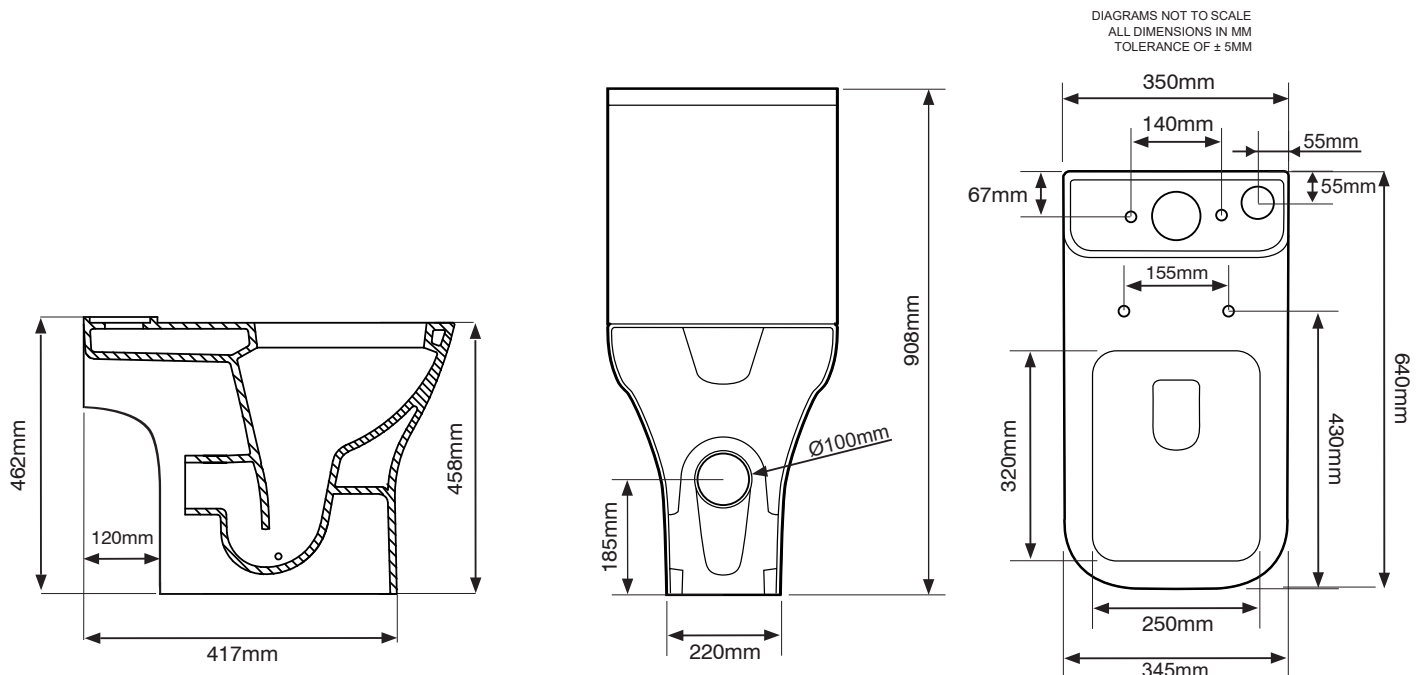

Technical Data Sheet

Structure
Comfort Height Open Back Close Coupled Pan

TAVISTOCK
inspiring bathrooms

No.	Description	Product Code	Fixings Included?	Gross Weight	Net Weight
1	Structure Cistern inc. Flush Fitting & Lid	C450S	Yes	--	--
2	Structure Toilet Seat	TS450S	Yes	--	--
3	Structure Comfort Height Open Back Close Coupled Pan	PC455S	Yes	--	--

Cistern Settings

Full Flush Volume: 4.5L
Reduced Flush Volume: 3L

FAQ

What side is the inlet located? **Right hand side**

Are there any other compatible seats? **No**

Can this pan be used with a side connection outlet pipe? **Yes**

The cistern lid won't shut/the cistern isn't working correctly.

Ensure the inlet and flush valves are set to the correct heights.

TS450S Dimensions	
Seat/Lid front to back	435mm/445mm
Seat/Lid left to right	330mm/345mm
Ring hole front to back	285mm
Ring hole left to right	210mm
Seat overall thickness	47mm
Min/Max adjustment for fixings	55mm-160mm