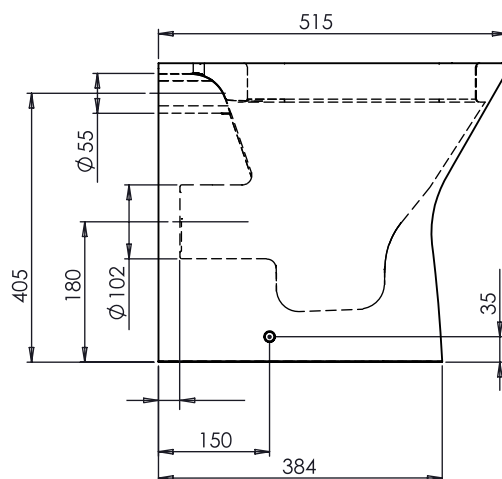

# Technical Data Sheet

Structure  
Comfort Back to Wall Pan

**TAVISTOCK**  
inspiring bathrooms

No.	Description	Product Code	Fixings Included?	Gross Weight	Net Weight
1	Structure Toilet Seat	TS450S	Yes	--	--
2	Structure Comfort Back to Wall Pan	BTWC450S	Yes	--	--

DIAGRAMS NOT TO SCALE  
ALL DIMENSIONS IN MM  
TOLERANCE OF  $\pm 5$ MM

## FAQ

Are there any other compatible seats? **No**

TS450S Dimensions	
Seat/Lid front to back	435mm/445mm
Seat/Lid left to right	330mm/345mm
Ring hole front to back	285mm
Ring hole left to right	210mm
Seat overall thickness	47mm
Min/Max adjustment for fixings	55mm-160mm