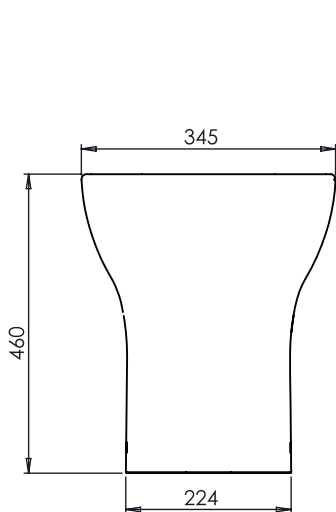

# Technical Data Sheet

Structure  
Comfort Back to Wall Pan

**TAVISTOCK**  
inspiring bathrooms

No.	Description	Product Code	Fixings Included?	Gross Weight	Net Weight
1	Structure Toilet Seat	TS450S	Yes	--	--
2	Structure Comfort Back to Wall Pan	BTWC450S	Yes	--	--

DIAGRAMS NOT TO SCALE  
ALL DIMENSIONS IN MM  
TOLERANCE OF  $\pm 5$ MM

## FAQ

Are there any other compatible seats? **No**

TS450S Dimensions	
Seat/Lid front to back	435mm/445mm
Seat/Lid left to right	330mm/345mm
Ring hole front to back	285mm
Ring hole left to right	210mm
Seat overall thickness	47mm
Min/Max adjustment for fixings	55mm-160mm