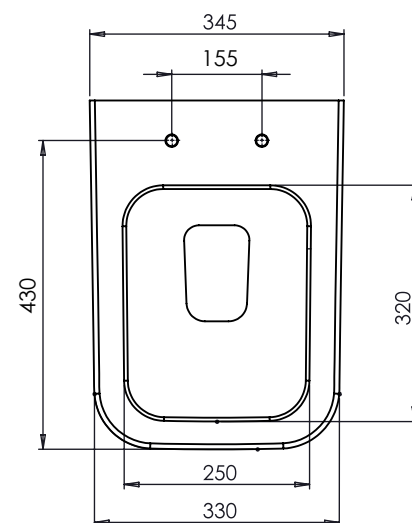

# Technical Data Sheet

Structure  
Comfort Back to Wall Pan

**TAVISTOCK**  
inspiring bathrooms

No.	Description	Product Code	Fixings Included?	Gross Weight	Net Weight
1	Structure Toilet Seat	TS450S	Yes	--	--
2	Structure Comfort Back to Wall Pan	BTWC450S	Yes	--	--

DIAGRAMS NOT TO SCALE  
ALL DIMENSIONS IN MM  
TOLERANCE OF  $\pm 5$ MM

## FAQ

Are there any other compatible seats? **No**

TS450S Dimensions	
Seat/Lid front to back	435mm/445mm
Seat/Lid left to right	330mm/345mm
Ring hole front to back	285mm
Ring hole left to right	210mm
Seat overall thickness	47mm
Min/Max adjustment for fixings	55mm-160mm