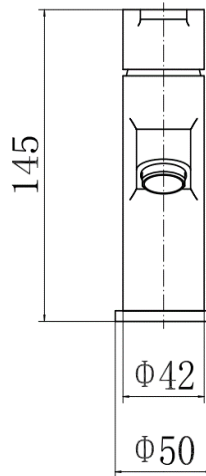

ADDITIONAL INFORMATION

- Matt black finish
- With click-clack waste
- Flexible inlets
- 2 year guarantee*

WORKING PRESSURES (bar)

Min Pressure	Max Pressure	Best Performance
0.2 bar	5 bar	2 bar

FLOW RATES (litres per minute)

0.5 Bar	1 Bar	3 Bar
9.8	13.4	22.8

* For full details of our guarantee please refer to our website. Our products are backed by a 10 year guarantee, this is only valid to customers who complete and submit the online Niagara® Guarantee Registration Form within 30 days of installation. Please note that products with finishes other than Chrome are guaranteed for 2 years only. To register and activate your guarantee visit: www.cavalierbathrooms.co.uk

Products are supplied with full installation instructions and fixings. All measurements in mm and are nominal.