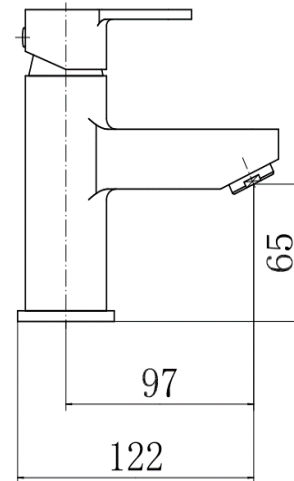

ADDITIONAL INFORMATION

- Matt black finish
- With click-clack waste
- Flexible inlets
- 2 year guarantee*

WORKING PRESSURES (bar)

Min Pressure	Max Pressure	Best Performance
0.2 bar	5 bar	2 bar

FLOW RATES (litres per minute)

0.5 Bar	1 Bar	3 Bar
9.8	13.4	22.8

* For full details of our guarantee please refer to our website. Our products are backed by a 10 year guarantee, this is only valid to customers who complete and submit the online Niagara® Guarantee Registration Form within 30 days of installation. Please note that products with finishes other than Chrome are guaranteed for 2 years only. To register and activate your guarantee visit: www.cavalierbathrooms.co.uk

Products are supplied with full installation instructions and fixings. All measurements in mm and are nominal.