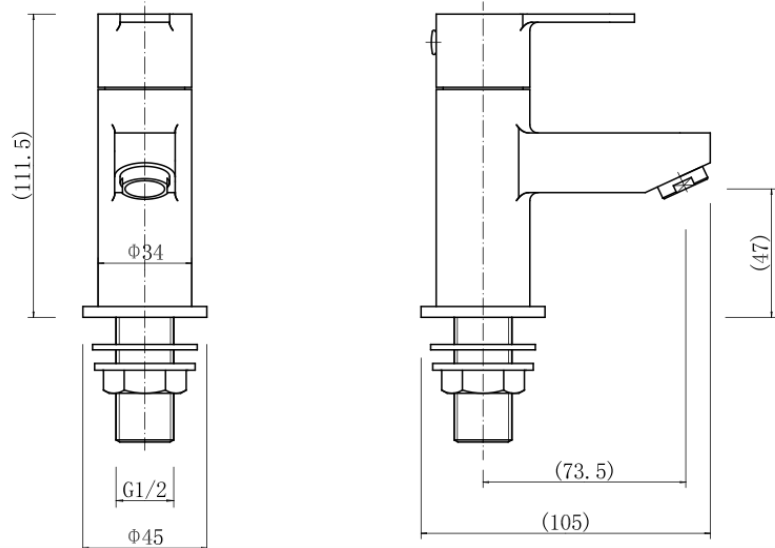

ADDITIONAL INFORMATION

- Matt black finish
- Back nut
- 2 year guarantee*

WORKING PRESSURES (bar)

Min Pressure	Max Pressure	Best Performance
0.2 bar	5 bar	2 bar

FLOW RATES (litres per minute)

0.5 Bar	1 Bar	3 Bar
8.7	12.1	20.8

* For full details of our guarantee please refer to our website. Our products are backed by a 10 year guarantee, this is only valid to customers who complete and submit the online Niagara® Guarantee Registration Form within 30 days of installation. Please note that products with finishes other than Chrome are guaranteed for 2 years only. To register and activate your guarantee visit: www.cavalierbathrooms.co.uk

Products are supplied with full installation instructions and fixings. All measurements in mm and are nominal.