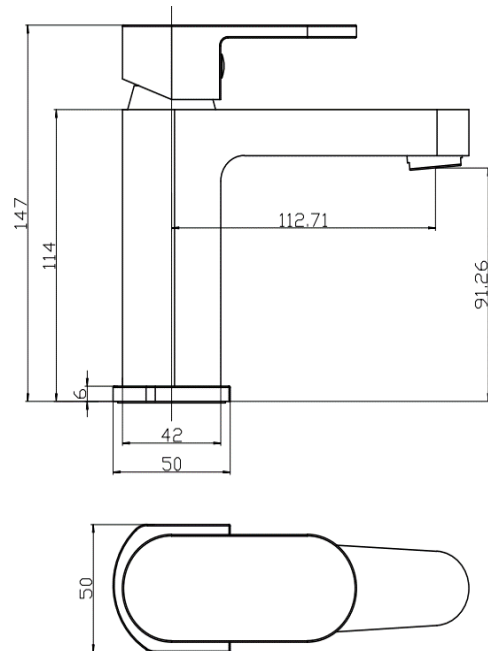

ADDITIONAL INFORMATION

- Chrome finish
- With click-clack waste
- Flexible inlets
- 10 year guarantee*

WORKING PRESSURES (bar)

Min Pressure	Max Pressure	Best Performance
0.2 bar	5 bar	2 bar

FLOW RATES (litres per minute)

0.5 Bar	1 Bar	3 Bar
8.8	10.2	15.6

* For full details of our guarantee please refer to our website. Our products are backed by a 10 year guarantee, this is only valid to customers who complete and submit the online Niagara® Guarantee Registration Form within 30 days of installation. Please note that products with finishes other than Chrome are guaranteed for 2 years only. To register and activate your guarantee visit: www.cavalierbathrooms.co.uk

Products are supplied with full installation instructions and fixings. All measurements in mm and are nominal.