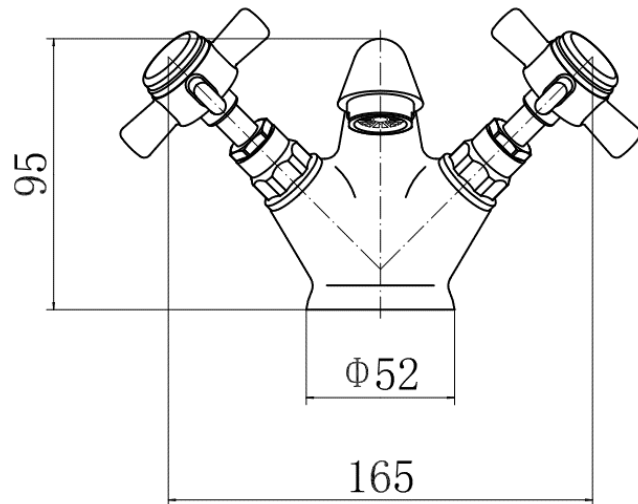

BY CAVALIER BATHROOMS

Bayswater 9129 MONO BASIN MIXER - CHROME

PRODUCT SPECIFICATION

Product Code: 9129
 Finish: Chrome
 Description: Mono Basin Mixer
 Inlet Connections: M10*1*1/2*400
 Construction: Body: Brass
 Handle: Zinc
 Cartridge: G1/2 quarter turn cartridge
 Gross Weight (kg): 1.292

ADDITIONAL INFORMATION

- Chrome finish
- With click-clack waste
- Flexible inlets
- 10 year guarantee*

WORKING PRESSURES (bar)

Min Pressure	Max Pressure	Best Performance
0.2 bar	5 bar	2 bar

FLOW RATES (litres per minute)

Products are supplied with full installation instructions and fixings. All measurements in mm and are nominal.