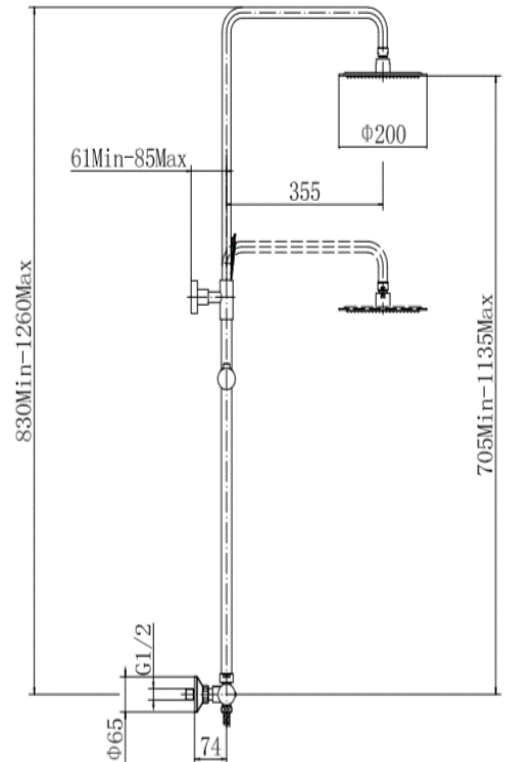

Equate 9301BRS ROUND SHOWER SET - BRUSHED BRASS

PRODUCT SPECIFICATION

Product Code:	9301BRS
Finish:	Brushed Brass
Product Type:	Shower set with round bar shower valve
Cartridge Type:	Thermostatic cartridge and diverter cartridge
Inlet Connections:	G 3/4"
Outlet Connections:	G 1/2"
Fitting Dimensions:	150mm inlet centers
Construction:	Body: Brass, handles: ABS, Riser: SS, Handset: ABS, Top head: SS, Hose: SS
Gross Weight (kg):	3.8

ADDITIONAL INFORMATION

- Dual Control: Flow and temperature are controlled separately giving accurate control of both
 - Thermostatic cartridge maintains showering temperature to +/- 2c giving a stable outlet temperature
 - Automatic shut-off in the event of cold water supply failure, to prevent scalding
 - Temperature factory set to a 38°C
- 2 Year Guarantee

WORKING PRESSURES (bar)

Min Pressure	Max Pressure	Best Performance
0.5 bar	5 bar	3 bar

FLOW RATES (litres per minute)

0.5 Bar	1 Bar	3 Bar
7.6	10.7	18.7

* For full details of our guarantee please refer to our website. Our products are backed by a 10 year guarantee, this is only valid to customers who complete and submit the online Niagara® Guarantee Registration Form within 30 days of installation. Please note that products with finishes other than Chrome are guaranteed for 2 years only. To register and activate your guarantee visit: www.cavalierbathrooms.co.uk

Products are supplied with full installation instructions and fixings. All measurements in mm and are nominal.