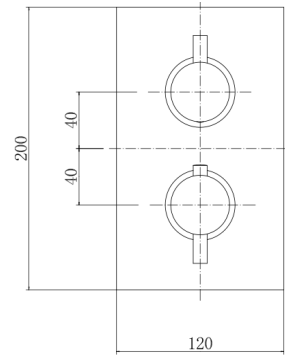

BY CAVALIER BATHROOMS

Equate 9312BRS TWIN CONCEALED SHOWER VALVE BRUSHED BRASS

PRODUCT SPECIFICATION

Product Code: 9312BRS
 Finish: Brushed Brass
 Product Type: Twin Concealed Shower Valve
 Cartridge Type: Thermostatic Cartridge and 3/4" Quarter Turn Cartridge
 Inlet Connections: G 3/4"
 Outlet Connections: G 1/2"
 Construction: Body: Brass, handles: Zinc, Plate: SS
 Gross Weight (kg): 2.377

ADDITIONAL INFORMATION

- Dual Control: Flow and temperature are controlled separately giving accurate control of both
- Thermostatic cartridge maintains showering temperature to +/- 2c giving a stable outlet temperature
- Automatic shut-off in the event of cold water supply failure, to prevent scalding
- Temperature factory set to a 38°C
- One outlet
- 2 year guarantee*

Products are supplied with full installation instructions and fixings. All measurements in mm and are nominal.