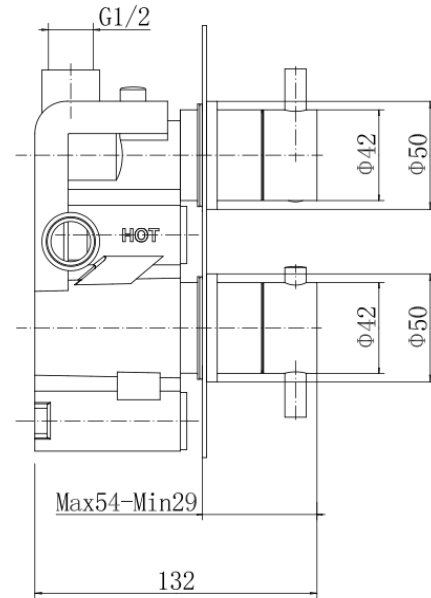

BY CAVALIER BATHROOMS

Equate 9312BRS TWIN CONCEALED SHOWER VALVE BRUSHED BRASS

PRODUCT SPECIFICATION

Product Code: 9312BRS
 Finish: Brushed Brass
 Product Type: Twin Concealed Shower Valve
 Cartridge Type: Thermostatic Cartridge and 3/4" Quarter Turn Cartridge
 Inlet Connections: G 3/4"
 Outlet Connections: G 1/2"
 Construction: Body: Brass, handles: Zinc, Plate: SS
 Gross Weight (kg): 2.377

ADDITIONAL INFORMATION

- Dual Control: Flow and temperature are controlled separately giving accurate control of both
- Thermostatic cartridge maintains showering temperature to +/- 2c giving a stable outlet temperature
- Automatic shut-off in the event of cold water supply failure, to prevent scalding
- Temperature factory set to a 38°C
- One outlet
- 2 year guarantee*

Products are supplied with full installation instructions and fixings. All measurements in mm and are nominal.