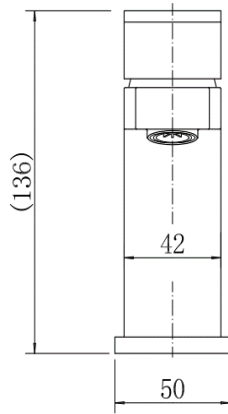

ADDITIONAL INFORMATION

- Matt black finish
- With click-clack waste
- Flexible inlets
- 2 year guarantee*

WORKING PRESSURES (bar)

Min Pressure	Max Pressure	Best Performance
0.2 bar	5 bar	2 bar

FLOW RATES (litres per minute)

0.5 Bar	1 Bar	3 Bar
9.2	13	22.1

* For full details of our guarantee please refer to our website. Our products are backed by a 10 year guarantee, this is only valid to customers who complete and submit the online Niagara® Guarantee Registration Form within 30 days of installation. Please note that products with finishes other than Chrome are guaranteed for 2 years only. To register and activate your guarantee visit: www.cavalierbathrooms.co.uk

Products are supplied with full installation instructions and fixings. All measurements in mm and are nominal.