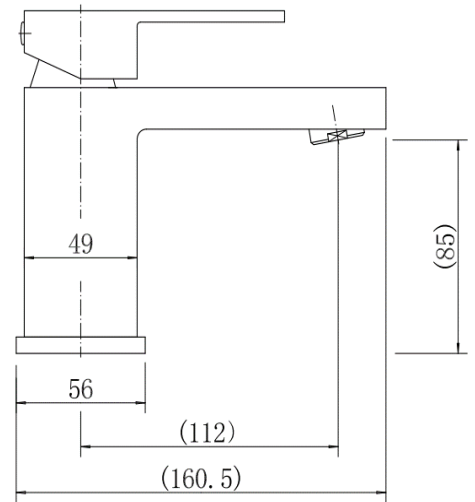

ADDITIONAL INFORMATION

- Matt black finish
- With click-clack waste
- Flexible inlets
- 2 year guarantee*

WORKING PRESSURES (bar)

Min Pressure	Max Pressure	Best Performance
0.2 bar	5 bar	2 bar

FLOW RATES (litres per minute)

0.5 Bar	1 Bar	3 Bar
9.2	13	22.1

* For full details of our guarantee please refer to our website. Our products are backed by a 10 year guarantee, this is only valid to customers who complete and submit the online Niagara® Guarantee Registration Form within 30 days of installation. Please note that products with finishes other than Chrome are guaranteed for 2 years only. To register and activate your guarantee visit: www.cavalierbathrooms.co.uk

Products are supplied with full installation instructions and fixings. All measurements in mm and are nominal.