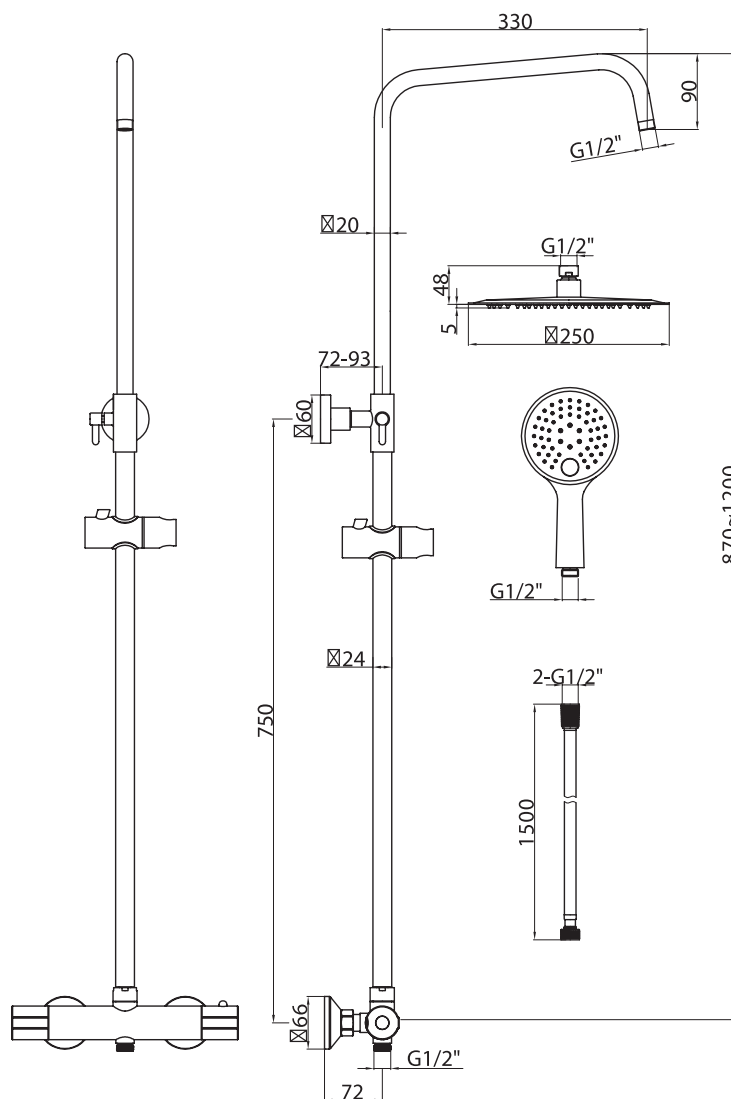

### Features

- 250mm ultra thin solid metal fixed shower head
- Rubber easy clean soft rubber nozzles on main shower head and handset
- Telescopic riser rail - adjustable after installation
- Fully thermostatic valve - cool touch
- Brass thermostatic cartridge
- Multi-function shower handset with height adjustable holder

### Operating Pressure

- 0.5 Bar

### Dimensions (measurements in mm)

Flow Rates								
System Pressure (bar)	0.2	0.5	0.3	0.5	1	1.5	2	3
Flow Rate (L/min)	2.9	3.5	4.9	8	12.5	16	18.6	23.4

Whilst we endeavour to ensure that the product information is accurate we accept no liability for any information given. All images are for illustration purposes only. Product images and specifications are subject to change. Measurements are in millimetres and are nominal.