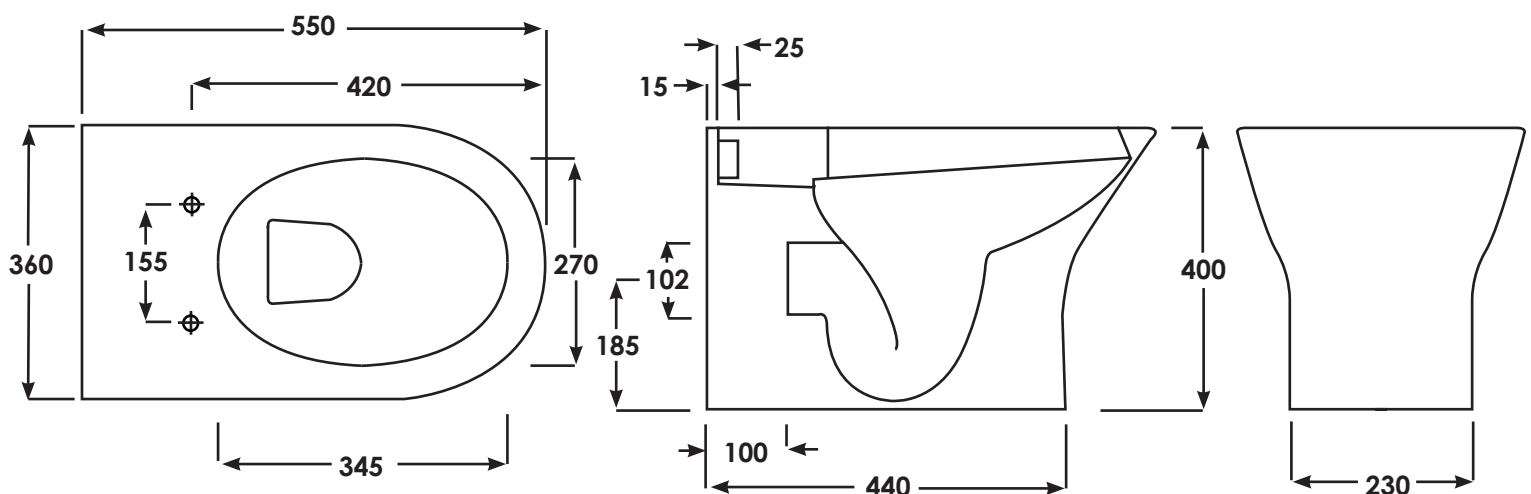

Technical Data Sheet

Ivy Back to Wall
EC7024

essential
BATHROOMS

SPECIFICATION

Please use the reference codes shown below:

EC7024 Ivy Back to Wall

SIZE 550 x 360mm

TRAP P Trap

SOFT CLOSE SEAT With quick release hinges

APPROVALS WRAS 1407003

MATERIAL Vitreous china

WEIGHT 28.50 kg

COLOURS Alpine White

FIXING Pan fittings supplied

Dimensions: All measurements are in millimeters and are subject to normal manufacturing variations.