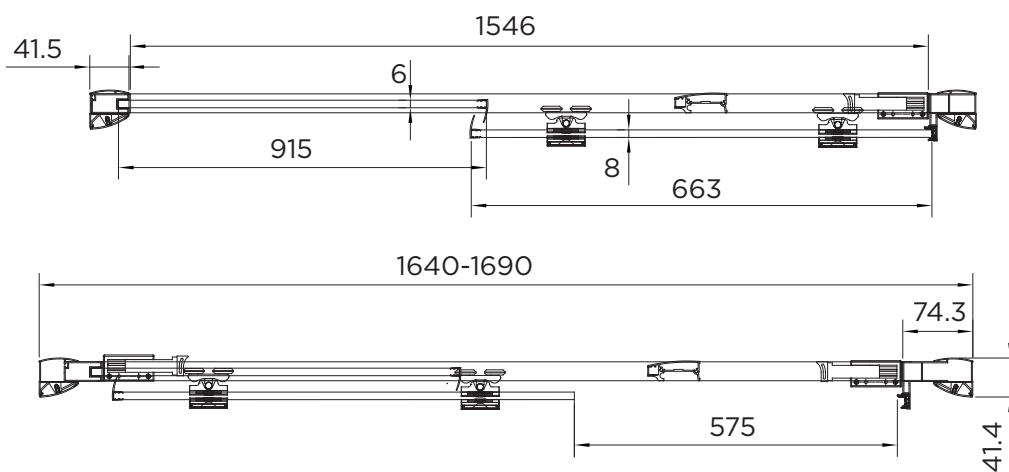

SPECIFICATION

venturi 8

SLIDING DOOR

RANGE	VENTURI 8
PRODUCT	SLIDING DOOR
CODE	AQ8217S
SIZE	1700
PROFILE COLOUR	SILVER
GLASS THICKNESS	8mm
GLASS FINISH	CLEAR
GLASS TREATMENT	CLEAN & CLEAR™
HEIGHT	1900
ADJUSTMENT IN RECESS	1640-1690
ADJUSTMENT WITH SIDE PANEL	1650-1700
OPTIONAL SIDE PANEL	YES
APERTURE	575
GUARANTEE	LIFETIME
CE	EN14428
GLASS BS EN	EN12150-1T
PROFILE MATERIAL	ALUMINUM/6463#
HANDLE MATERIAL	STAINLESS STEEL
ROLLER MATERIAL	ZINC ALLOY/ABS CHROME
QUICK RELEASE ROLLERS	YES
FIXED PANEL SIZE	915
MOVING PANEL SIZE	663
PRODUCT HAND	UNIVERSAL
PRODUCT WEIGHT	61KG
PACKAGED DIMENSIONS	1980x998x160
BARCODE	5031978043992

All measurements in mm and are nominal