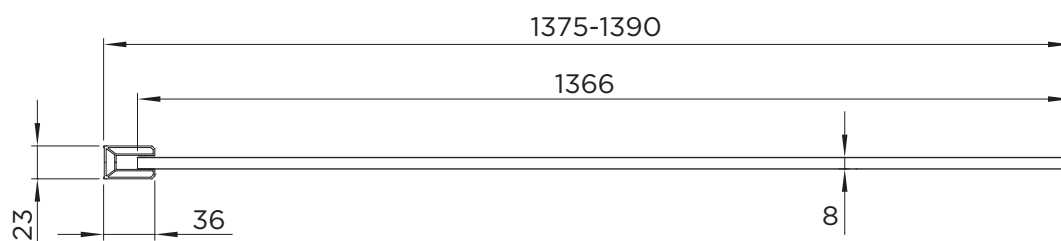

wetroom 8

WETROOM PANEL

BY CAVALIER BATHROOMS

RANGE	WETROOM 8
PRODUCT	WETROOM PANEL
CODE	AQ8658CR
SIZE	1400
PROFILE COLOUR	MATT BLACK
GLASS THICKNESS	8mm
GLASS FINISH	CLEAR/MATRIX
GLASS TREATMENT	CLEAN & CLEAR™
HEIGHT	2000
ADJUSTMENT IN RECESS	1375-1390
ADJUSTMENT WITH SIDE PANEL	N/A
OPTIONAL FLIPPER PANEL	YES
APERTURE	N/A
GUARANTEE	LIFETIME
UKCA/CE	YES/BS EN 14428
GLASS BS EN	BS EN 12150-1T
PROFILE MATERIAL	ALUMINUM/6463#
SUPPORT ARM MATERIAL	ALUMINUM/6463#
HINGE MATERIAL	N/A
QUICK RELEASE ROLLERS	N/A
GLASS PANEL SIZE	1366
MOVING PANEL SIZE	N/A
PRODUCT HAND	UNIVERSAL
PRODUCT WEIGHT	58KG
PACKAGED DIMENSIONS	2100x1430x58
BARCODE	5031978101494

All measurements in mm and are nominal

*All shower enclosures carry a Lifetime Guarantee when fitted with an Aquadart shower tray, a 10 year Guarantee will be given when fitted with any other manufacturer's tray. To register your Guarantee or order Spare Parts visit: www.cavalierbathrooms.co.uk