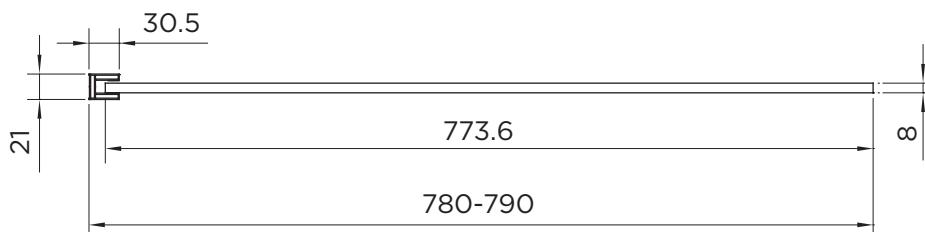

## wetroom 8

RANGE	WETROOM 8
PRODUCT	WETROOM
CODE	AQ8243S
SIZE	800
PROFILE COLOUR	SILVER
GLASS THICKNESS	8mm
GLASS FINISH	CLEAR
GLASS TREATMENT	CLEAN & CLEAR™
HEIGHT	2000
ADJUSTMENT IN RECESS	780-790
ADJUSTMENT WITH SIDE PANEL	N/A
OPTIONAL FLIPPER PANEL	YES
APERTURE	N/A
GUARANTEE	LIFETIME
CE	YES/EN14428
GLASS BS EN	EN12150-1T
PROFILE MATERIAL	ALUMINUM/6463#
HANDLE MATERIAL	N/A
HINGE MATERIAL	N/A
QUICK RELEASE ROLLERS	N/A
GLASS PANEL SIZE	773.6
MOVING PANEL SIZE	N/A
PRODUCT HAND	UNIVERSAL
PRODUCT WEIGHT	36KG
PACKAGED DIMENSIONS	2080x837x60
BARCODE	5031978062061

All measurements in mm and are nominal