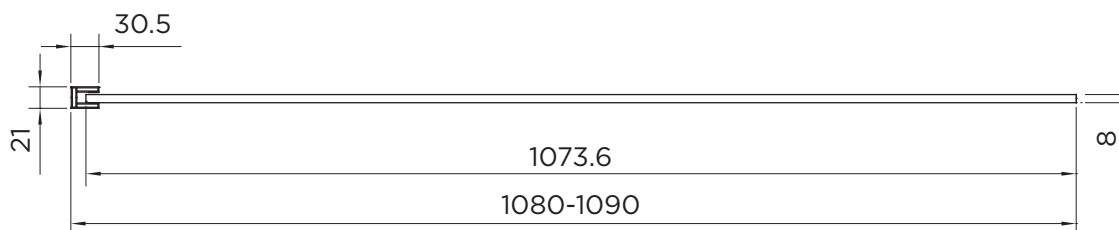

WETROOM SPECIFICATION

wetroom 8

RANGE	WETROOM 8
PRODUCT	WETROOM
CODE	AQ8246S
SIZE	1100
PROFILE COLOUR	SILVER
GLASS THICKNESS	8mm
GLASS FINISH	CLEAR
GLASS TREATMENT	CLEAN & CLEAR™
HEIGHT	2000
ADJUSTMENT IN RECESS	1080-1090
ADJUSTMENT WITH SIDE PANEL	N/A
OPTIONAL FLIPPER PANEL	YES
APERTURE	N/A
GUARANTEE	LIFETIME
CE	YES/EN14428
GLASS BS EN	EN12150-1T
PROFILE MATERIAL	ALUMINUM/6463#
HANDLE MATERIAL	N/A
HINGE MATERIAL	N/A
QUICK RELEASE ROLLERS	N/A
GLASS PANEL SIZE	1073.6
MOVING PANEL SIZE	N/A
PRODUCT HAND	UNIVERSAL
PRODUCT WEIGHT	46KG
PACKAGED DIMENSIONS	2100x1137x70
BARCODE	5031978062092

All measurements in mm and are nominal