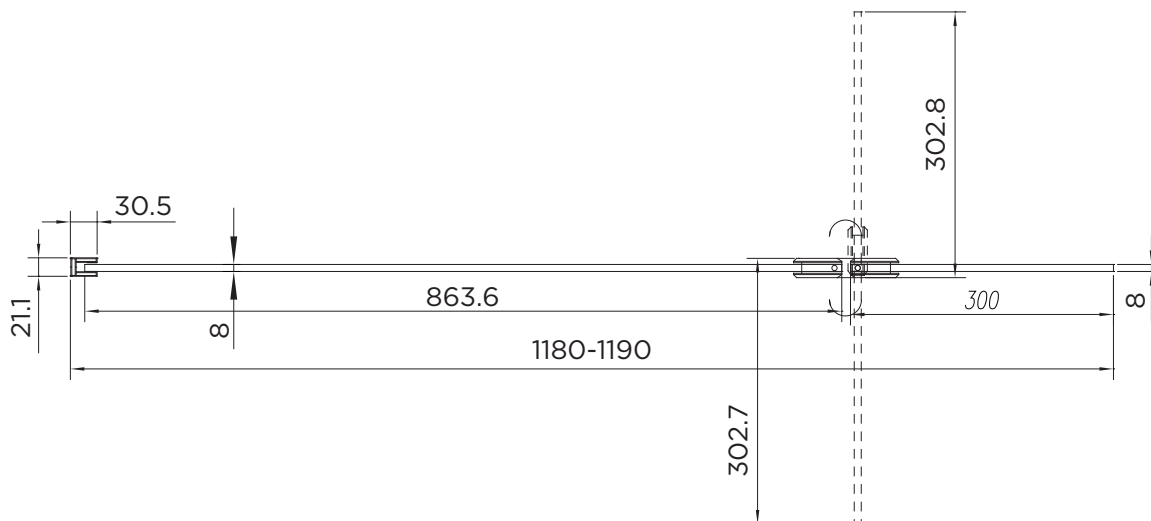

# WETROOM SPECIFICATION

## wetroom 8

RANGE	WETROOM 8
PRODUCT	WETROOM+RETURN PANEL
CODE	AQ8260S
SIZE	1200
PROFILE COLOUR	SILVER
GLASS THICKNESS	8
GLASS FINISH	CLEAR
GLASS TREATMENT	CLEAN & CLEAR™
HEIGHT	2000
ADJUSTMENT IN RECESS	1180-1190
ADJUSTMENT WITH SIDE PANEL	N/A
APERTURE	N/A
GUARANTEE	LIFETIME
CE	YES/EN14428
GLASS BS EN	EN12150-1T
PROFILE MATERIAL	ALUMINUM/6463#
HANDLE MATERIAL	N/A
HINGE MATERIAL	STAINLESS STEEL
QUICK RELEASE ROLLERS	N/A
GLASS PANEL SIZE	257.4
MOVING PANEL SIZE	N/A
PRODUCT HAND	UNIVERSAL
PRODUCT WEIGHT	53KG
PACKAGED DIMENSIONS	2100x926x95
BARCODE	5031978062139

All measurements in mm and are nominal