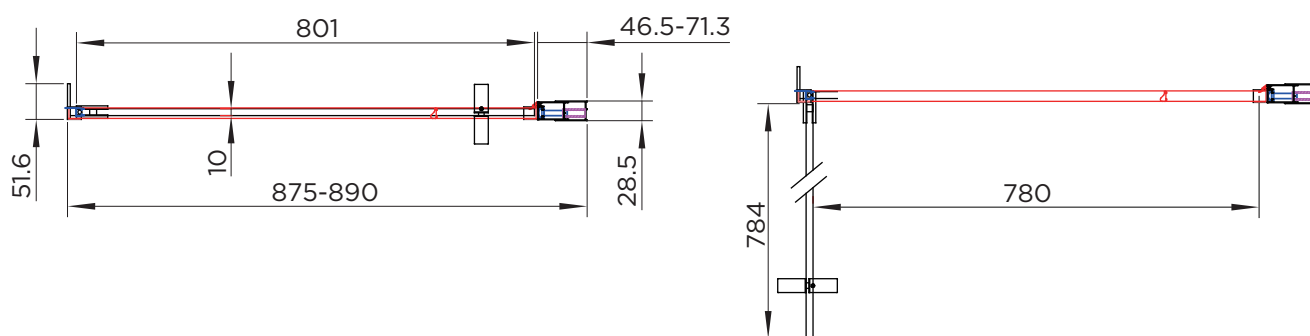

### BOX 1-GLASS PACKAGE

BY CAVALIER BATHROOMS

RANGE	Venturi 10
PRODUCT	HINGE DOOR RECESS
CODE	AQ8723S+AQ3070
SIZE	900
PROFILE COLOUR	SILVER/BRASS/BLACK
GLASS THICKNESS	10mm
GLASS FINISH	CLEAR
GLASS TREATMENT	CLEAN & CLEAR™
HEIGHT	2000
ADJUSTMENT IN RECESS	875-890
ADJUSTMENT WITH SIDE PANEL	N/A
OPTIONAL SIDE PANEL	NO
APERTURE	780
GUARANTEE	LIFETIME
UKCA/CE	BS EN 14428
GLASS BS EN	BS EN 12150-1T
PROFILE MATERIAL	ALUMINUM
HANDLE MATERIAL	STAINLESS STEEL
HINGE MATERIAL	STAINLESS STEEL
FIXED PANEL SIZE	N/A
MOVING PANEL SIZE	801
PRODUCT HAND	UNIVERSAL
PRODUCT WEIGHT	43KG
PACKAGED DIMENSIONS	2056x865x60
BARCODE(GLASS)	5031978102507

REQUIRES-

Box 1 Glass Package

Box 2 Metal Package

All measurements in mm and are nominal

\*All shower enclosures carry a Lifetime Guarantee when fitted with an Aquadart shower tray, a 10 year Guarantee will be given when fitted with any other manufacturer's tray. To register your Guarantee or order Spare Parts visit: [www.cavalierbathrooms.co.uk](http://www.cavalierbathrooms.co.uk)