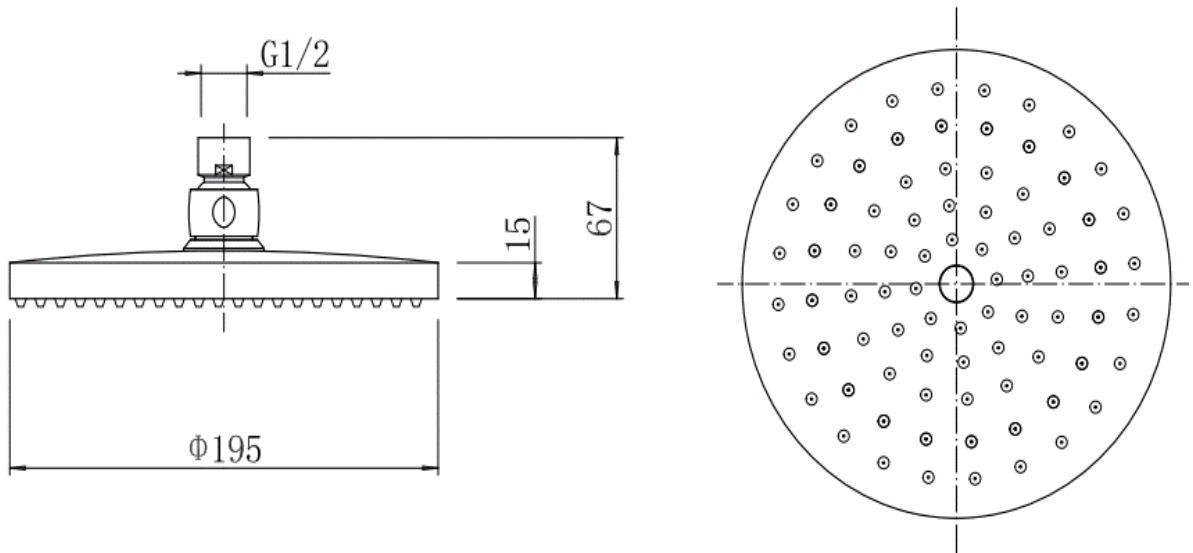

ADDITIONAL INFORMATION

- Chrome finish
- 2 year guarantee*

* For full details of our guarantee please refer to our website. Our accessories are backed by a 2 year guarantee, this is only valid to customers who complete and submit the online Niagara® Guarantee Registration Form within 30 days of installation.

To register and activate your guarantee visit: www.cavalierbathrooms.co.uk

Products are supplied with full installation instructions and fixings. All measurements in mm and are nominal.