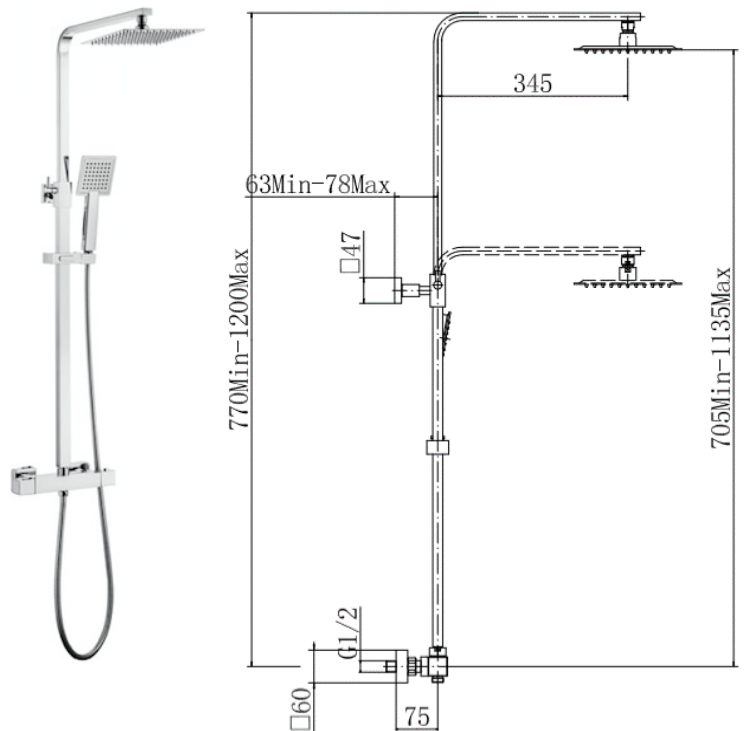

# Observa 9302 SQUARE SHOWER SET - CHROME

## PRODUCT SPECIFICATION

Product Code:	9302
Finish:	Chrome
Product Type:	Shower set with square bar shower valve
Cartridge Type:	Thermostatic cartridge and diverter cartridge
Inlet Connections:	G 3/4"
Outlet Connections:	G 1/2"
Fitting Dimensions:	150mm inlet centers
Construction:	Body: Brass, handles: ABS, Riser: SS, Handset: ABS, Top head: SS, Hose: SS
Gross Weight (kg):	4.351

## ADDITIONAL INFORMATION

- Dual Control: Flow and temperature are controlled separately giving accurate control of both
  - Thermostatic cartridge maintains showering temperature to +/- 2c giving a stable outlet temperature
  - Automatic shut-off in the event of cold water supply failure, to prevent scalding
  - Temperature factory set to a 38°C
- 10 Year Guarantee

Please note that products with guarantee visit: [www.cavalierbathrooms.co.uk](http://www.cavalierbathrooms.co.uk)

Products are supplied with full installation instructions and fixings. All measurements in mm and are nominal.