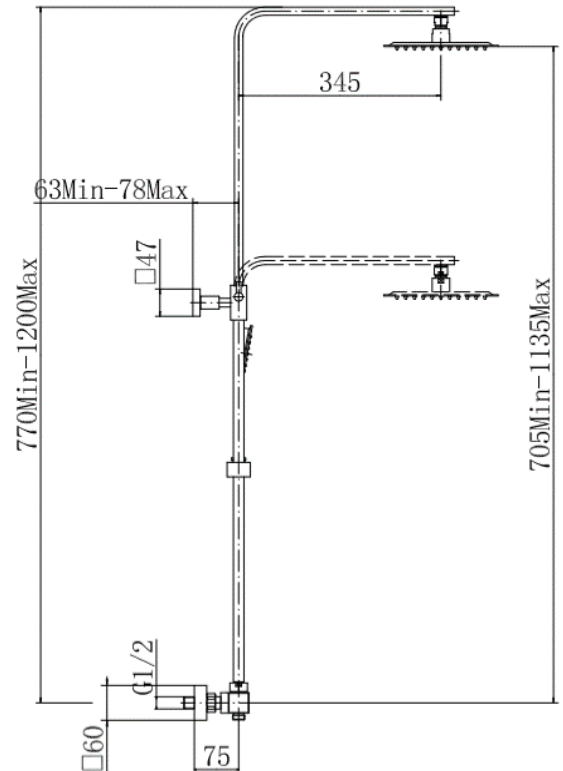

BY CAVALIER BATHROOMS

Observa 9302BRS SQUARE SHOWER SET - BRUSHED BRASS

PRODUCT SPECIFICATION

Product Code: 9302BRS
 Finish: Brushed Brass
 Product Type: Shower set with square bar shower valve
 Cartridge Type: Thermostatic cartridge and diverter cartridge
 Inlet Connections: G 3/4"
 Outlet Connections: G 1/2"
 Fitting Dimensions: 150mm inlet centers
 Construction: Body: Brass, handles: ABS, Riser: SS, Handset: ABS, Top head: SS, Hose: SS
 Gross Weight (kg): 4.351

ADDITIONAL INFORMATION

- Dual Control: Flow and temperature are controlled separately giving accurate control of both
 - Thermostatic cartridge maintains showering temperature to +/- 2c giving a stable outlet temperature
 - Automatic shut-off in the event of cold water supply failure, to prevent scalding
 - Temperature factory set to a 38°C
- 2 Year Guarantee

Products are supplied with full installation instructions and fixings. All measurements in mm and are nominal.