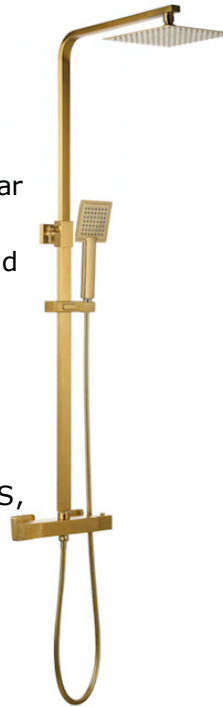

BY CAVALIER BATHROOMS

Observa 9302BRS SQUARE SHOWER SET - BRUSHED BRASS

PRODUCT SPECIFICATION

Product Code: 9302BRS
 Finish: Brushed Brass
 Product Type: Shower set with square bar shower valve
 Cartridge Type: Thermostatic cartridge and diverter cartridge
 Inlet Connections: G 3/4"
 Outlet Connections: G 1/2"
 Fitting Dimensions: 150mm inlet centers
 Construction: Body: Brass, handles: ABS, Riser: SS, Handset: ABS, Top head: SS, Hose: SS
 Gross Weight (kg): 4.351

ADDITIONAL INFORMATION

- Dual Control: Flow and temperature are controlled separately giving accurate control of both
 - Thermostatic cartridge maintains showering temperature to +/- 2c giving a stable outlet temperature
 - Automatic shut-off in the event of cold water supply failure, to prevent scalding
 - Temperature factory set to a 38°C
- 2 Year Guarantee