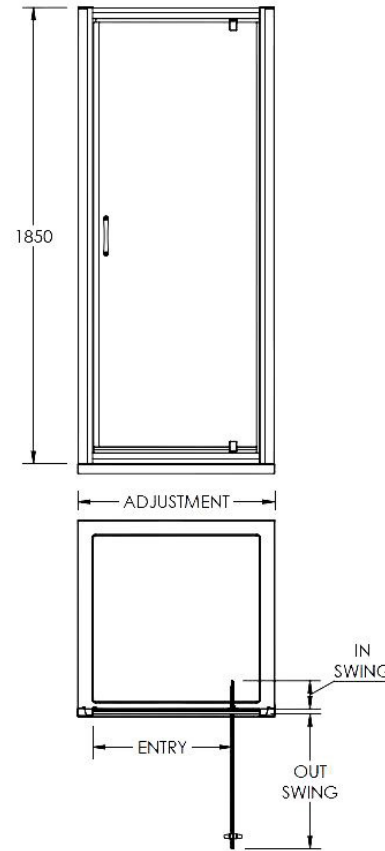

Sales Code: ERPD80

Description: Ella 800mm Pivot Door (1850mm)

Ella Pivot Enclosure

Product Dimensions

Height (mm):	1850
Width (mm):	790
Depth (mm):	42
Nett Weight (kg):	21

Packaging Dimensions

Height (mm):	1910
Width (mm):	800
Length (mm):	65
Gross Weight (kg):	21

Packaging Data

Box Colour:	Brown Cardboard Box - Printed
Box Qty:	1
Label Size:	100 x 50
Label Colour:	Not Applicable
Label Qty:	0

Outer Box Dimensions (If Applicable)

Height (mm):	
Width (mm):	
Depth (mm):	
Length (mm):	
Gross Weight (kg):	
Barcode:	5055369078714

Product Details

Country of Origin:	China
Fitting Instruction:	No
CE & UKCA:	Yes
Profile Material:	Aluminium
Profile Finish:	Satin Chrome
Adjustments (mm):	760mm - 790mm
Entry Width (mm):	555mm
Swing In Dim (mm):	120mm
Swing Out Dim (mm):	530mm
Radius (mm):	Not Applicable
Glass Thickness (mm):	5
Easy Fit:	No
Easy Clean:	No
Handle Style:	D Shape Handle
Handle Material:	Plastic
Enclosure Design:	Semi-Frameless
Wheel Type:	Not Applicable
Support Bar Included:	Support Bar Not Included
Extras:	None