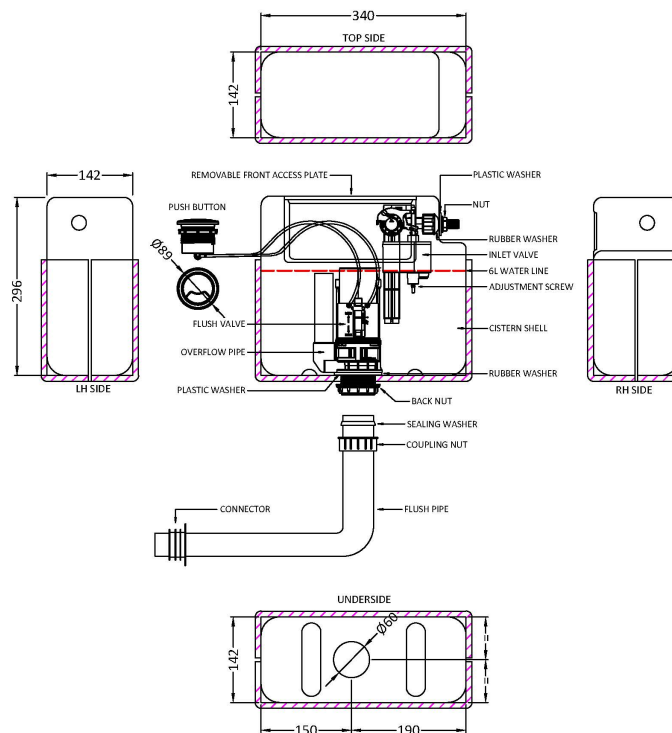

### Product Dimensions

Length (mm):	
Width (mm):	340
Height (mm):	296
Depth (mm):	142
Nett Weight (kg):	1.6

### Packaging Dimensions

Height (mm):	320
Width (mm):	170
Depth (mm):	370
Gross Weight (kg):	1.8

### Outer Box Dimensions (If Applicable)

Height (mm):	
Width (mm):	
Length (mm):	
Depth (mm):	
Gross Weight (kg):	
Barcode:	5056462635347

### Product Details

Country of Origin:	China
Fitting Instruction:	No
CE & UKCA:	
Product Material:	Plastic
Heating Element Wattage:	Not Applicable
Colour/Finish:	White
Product Diameter:	N/A
Connection Size:	1/2" Bsp