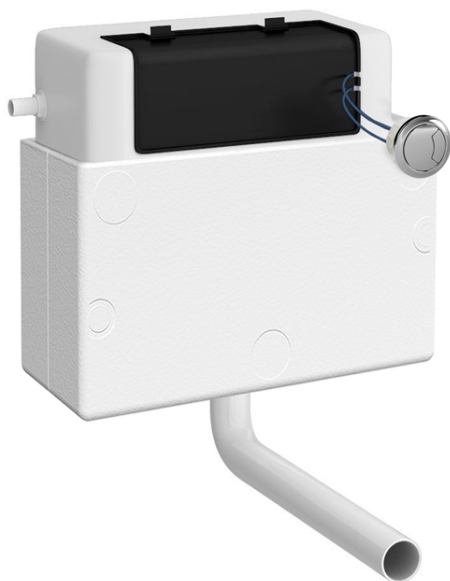

Sales Code: XTY011S

Description: DI Flush Uni Cist, Pneumatic & Poly Shrd

### Product Dimensions

Length (mm):	
Width (mm):	340
Height (mm):	296
Depth (mm):	142
Nett Weight (kg):	1.6

### Packaging Dimensions

Height (mm):	320
Width (mm):	170
Depth (mm):	370
Gross Weight (kg):	1.8

### Product Details

Country of Origin:	China
Fitting Instruction:	No
CE & UKCA:	
Product Material:	Plastic
Heating Element Wattage:	Not Applicable
Colour/Finish:	White
Product Diameter:	N/A
Connection Size:	1/2" Bsp