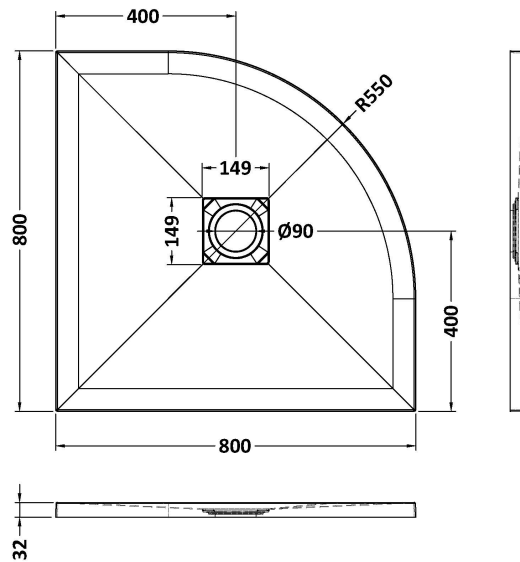

Sales Code: NLT61105

Description: Quadrant Shower Tray 800X800

Product Dimensions

Length (mm):	0
Width (mm):	0
Height (mm):	0
Nett Weight (kg):	22.73

Packaging Dimensions

Length (mm):	840
Width (mm):	840
Height (mm):	73
Gross Weight (kg):	22.73

Packaging Data

Box Colour:	Shrinkwrap & Polystyrene
Box Qty:	0
Label Size:	0 x 0
Label Colour:	White Label
Label Qty:	0

Outer Box Dimensions (If Applicable)

Length (mm):	
Width (mm):	
Height (mm):	
Gross Weight (kg):	
Barcode:	5056462656120

Product Details

Country of Origin:	United Kingdom
Fitting Instruction:	Yes
CE & UKCA:	Yes
Colour/Finish:	Slate White
Product Material:	Acrylic Capped ABS Caco3 & Pu
Material Colour Reference:	Slate White
Radius:	0
Waste Required (mm):	0
Compatible with Leg Kit:	No