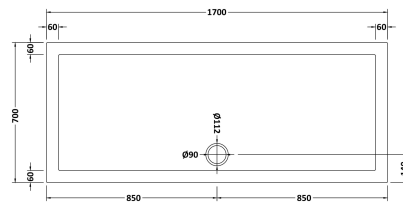

Sales Code: NTP061

Description: Rectangular Tray 1700 X 700

Product Dimensions

Length (mm):	0
Width (mm):	0
Height (mm):	0
Nett Weight (kg):	32.18

Packaging Dimensions

Length (mm):	1740
Width (mm):	740
Height (mm):	80
Gross Weight (kg):	32.2

Packaging Data

Box Colour:	Shrinkwrap & Polystyrene
Box Qty:	0
Label Size:	0 x 0
Label Colour:	White Label
Label Qty:	0

Outer Box Dimensions (If Applicable)

Length (mm):	
Width (mm):	
Height (mm):	
Gross Weight (kg):	
Barcode:	5055369006373

Product Details

Country of Origin:	United Kingdom
Fitting Instruction:	Yes
CE & UKCA:	Yes
Colour/Finish:	White
Product Material:	Acrylic Capped ABS Caco3 & Pu
Material Colour Reference:	European White
Radius:	0
Waste Required (mm):	0
Compatible with Leg Kit:	Yes