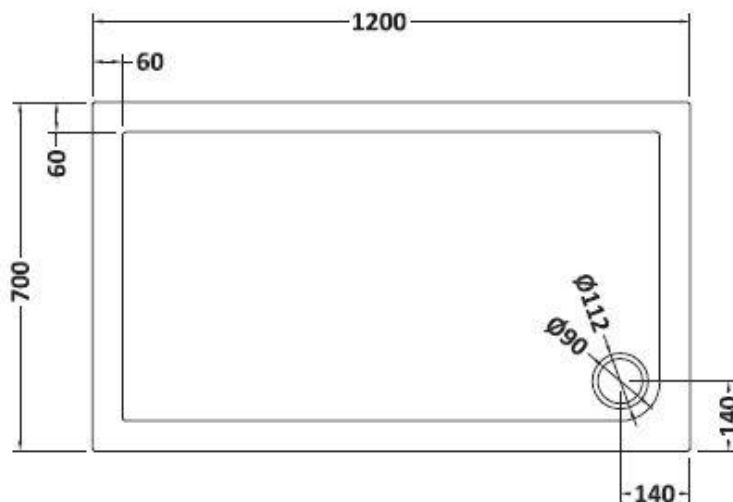

Sales Code: TR71011

Description: Rectangular Tray 1200 X 700

Product Dimensions

Length (mm):	0
Width (mm):	0
Height (mm):	0
Nett Weight (kg):	30,38

Packaging Dimensions

Length (mm):	1240
Width (mm):	740
Height (mm):	85
Gross Weight (kg):	30,4

Packaging Data

Box Colour:	Shrinkwrap & Polystyrene
Box Qty:	0
Label Size:	0 x 0
Label Colour:	White Label
Label Qty:	0

Outer Box Dimensions (If Applicable)

Length (mm):	
Width (mm):	
Height (mm):	
Gross Weight (kg):	
Barcode:	5056211813217

Product Details

Country of Origin:	United Kingdom
Fitting Instruction:	Yes
CE & UKCA:	Yes
Colour/Finish:	Slate Grey
Product Material:	Acrylic Capped ABS Caco3 & Pu
Material Colour Reference:	Slate Grey
Radius:	0
Waste Required (mm):	0
Compatible with Leg Kit:	Yes