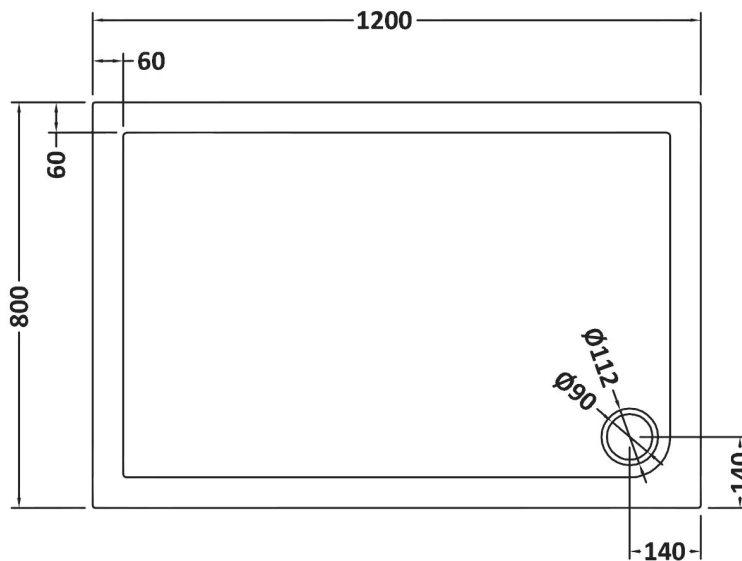

Sales Code: TR71023

Description: Rectangular Tray 1200 X 800

Product Dimensions

Length (mm):	0
Width (mm):	0
Height (mm):	0
Nett Weight (kg):	28.53

Packaging Dimensions

Length (mm):	1240
Width (mm):	840
Height (mm):	85
Gross Weight (kg):	28.55

Packaging Data

Box Colour:	Shrinkwrap & Polystyrene
Box Qty:	0
Label Size:	0 x 0
Label Colour:	White Label
Label Qty:	0

Outer Box Dimensions (If Applicable)

Length (mm):	
Width (mm):	
Height (mm):	
Gross Weight (kg):	
Barcode:	5056211813231

Product Details

Country of Origin:	United Kingdom
Fitting Instruction:	Yes
CE & UKCA:	Yes
Colour/Finish:	Slate Grey
Product Material:	Acrylic Capped ABS Caco3 & Pu
Material Colour Reference:	Slate Grey
Radius:	0
Waste Required (mm):	0
Compatible with Leg Kit:	Yes