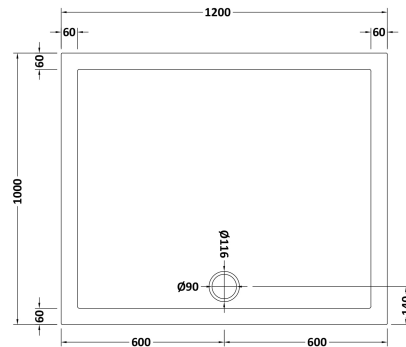

Sales Code: TR71025

Description: Rectangular Tray 1200 X 1000

Product Dimensions

Length (mm):	0
Width (mm):	0
Height (mm):	0
Nett Weight (kg):	29.98

Packaging Dimensions

Length (mm):	1240
Width (mm):	1040
Height (mm):	85
Gross Weight (kg):	30

Packaging Data

Box Colour:	Shrinkwrap & Polystyrene
Box Qty:	0
Label Size:	0 x 0
Label Colour:	White Label
Label Qty:	0

Outer Box Dimensions (If Applicable)

Length (mm):	
Width (mm):	
Height (mm):	
Gross Weight (kg):	
Barcode:	5056211873341

Product Details

Country of Origin:	United Kingdom
Fitting Instruction:	Yes
CE & UKCA:	Yes
Colour/Finish:	Slate Grey
Product Material:	Acrylic Capped ABS Caco3 & Pu
Material Colour Reference:	Slate Grey
Radius:	0
Waste Required (mm):	0
Compatible with Leg Kit:	Yes