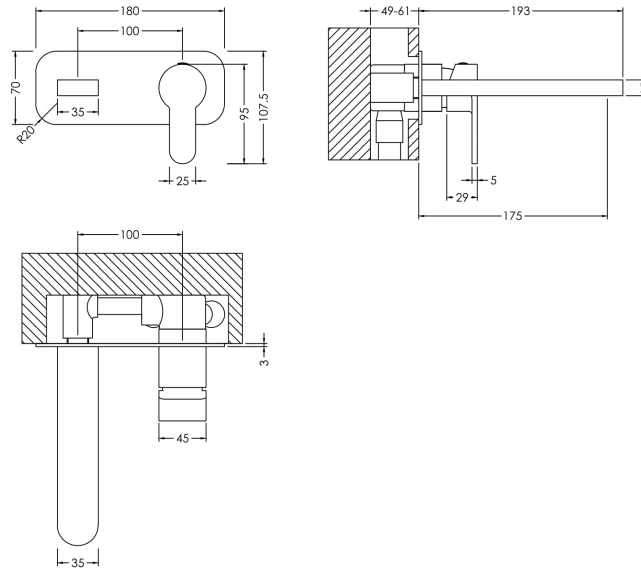

Sales Code: ARV728

Description: Arvan W/M 2Th Basin Mixer With Plate

### Product Dimensions

Height (mm):	108
Width (mm):	180
Depth (mm):	193
Length (mm):	
Nett Weight (kg):	1.81

### Packaging Dimensions

Height (mm):	115
Width (mm):	205
Depth (mm):	250
Gross Weight (kg):	1.81

### Outer Box Dimensions (If Applicable)

Height (mm):	600
Width (mm):	435
Depth (mm):	265
Length (mm):	
Gross Weight (kg):	
Barcode:	5056462625829