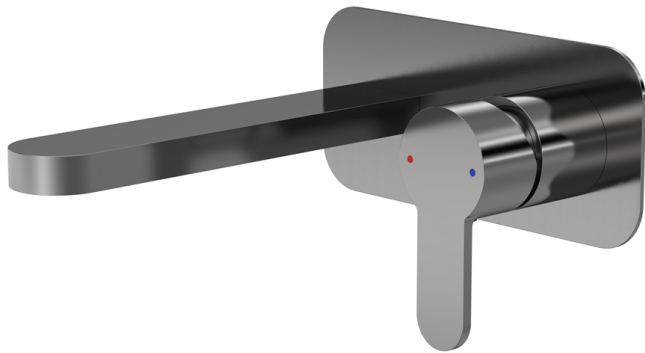

Sales Code: ARV728

Description: Arvan W/M 2Th Basin Mixer With Plate

### Product Dimensions

Height (mm):	108
Width (mm):	180
Depth (mm):	193
Length (mm):	
Nett Weight (kg):	1.81

### Product Details

Country of Origin:	China
Fitting Instruction:	Yes
Product Material:	Brass
Control Type:	Manual
Waste Included:	Waste Not Included
Waste Type:	Not Applicable
WRAS Approval: Yes	Approval No: 2206032
Valve/Cartridge Type:	Single Lever Cartridge
Colour/Finish:	Brushed Gun Metal
Mount Type:	Wall
Operating Pressure (bar):	0.2
Flow Rates: (Litres Per Min)	0.1 bar: 2.3 0.5 bar: 6.3 1 bar: 9.2 2 bar: 13.1 3 bar: 16.1
Pipe Size:	1/2"
Pipe Centres:	100