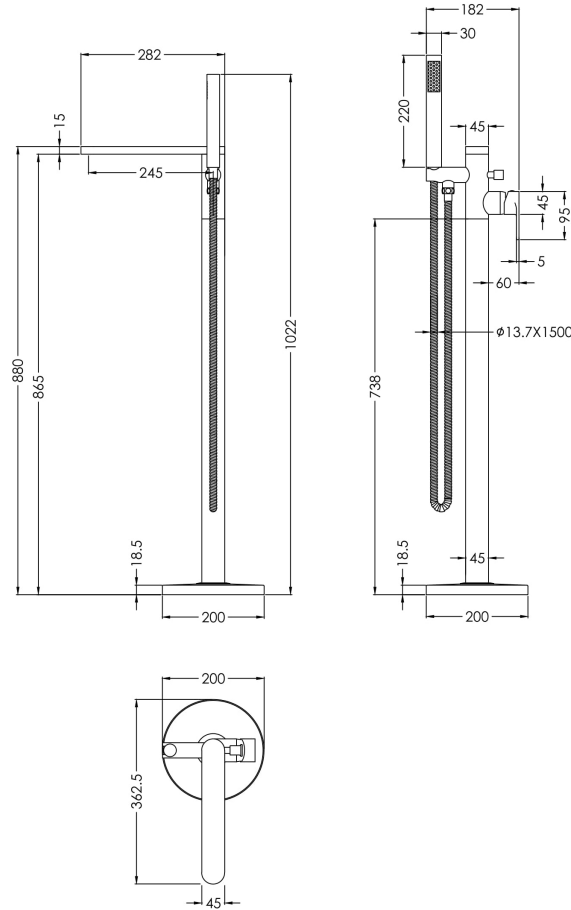

### Product Dimensions

Height (mm):	880
Width (mm):	180
Depth (mm):	357
Length (mm):	
Nett Weight (kg):	6.17

### Packaging Dimensions

Height (mm):	230
Width (mm):	420
Depth (mm):	970
Gross Weight (kg):	6.17

### Outer Box Dimensions (If Applicable)

Height (mm):	250
Width (mm):	400
Depth (mm):	980
Length (mm):	
Gross Weight (kg):	
Barcode:	5056462621050

### Product Details

Country of Origin:	China
Fitting Instruction:	No
Product Material:	Brass/ABS
Control Type:	Manual
Waste Included:	Waste Not Included
Waste Type:	Not Applicable
WRAS Approval: Yes	Approval No: 2204057
Valve/Cartridge Type:	Single Lever Cartridge
Colour/Finish:	Brushed Brass
Mount Type:	Floor Standing
Operating Pressure (bar):	3
Flow Rates: (Litres Per Min) 0.1 bar: N/A 0.5 bar: N/A 1 bar: 11.2 2 bar: 16.3 3 bar: 20.1	
Pipe Size:	1/2"
Pipe Centres:	N/A