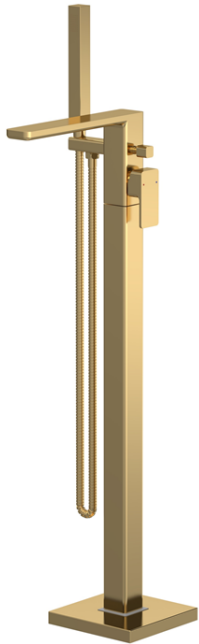

Sales Code: WIN821

Description: Windon Freestanding Bsm

### Product Dimensions

Height (mm):	880
Width (mm):	180
Depth (mm):	357
Length (mm):	
Nett Weight (kg):	6.17

### Outer Box Dimensions (If Applicable)

Height (mm):	250
Width (mm):	400
Depth (mm):	980
Length (mm):	
Gross Weight (kg):	
Barcode:	5056462621050

### Product Details

Country of Origin:	China
Fitting Instruction:	No
Product Material:	Brass/ABS
Control Type:	Manual
Waste Included:	Waste Not Included
Waste Type:	Not Applicable
WRAS Approval: Yes	Approval No: 2204057
Valve/Cartridge Type:	Single Lever Cartridge
Colour/Finish:	Brushed Brass
Mount Type:	Floor Standing
Operating Pressure (bar):	3
Flow Rates: (Litres Per Min) 0.1 bar: N/A 0.5 bar: N/A 1 bar: 11.2 2 bar: 16.3 3 bar: 20.1	
Pipe Size:	1/2"
Pipe Centres:	N/A