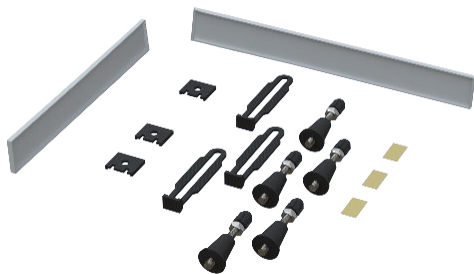

Riser Kits

Square & Rectangular

Description	Code	RRP (ex VAT)	RRP (inc VAT)
Riser Kit for RSTG70 - RSGT118	RSTGRK01	£96.97	£116.36
Riser Kit for RSTG127 - RSTG179	RSTGRK02	£96.97	£116.36
Riser Kit for RSTG188	RSTGRK03	£96.97	£116.36

Quadrant

Description	Code	RRP (ex VAT)	RRP (inc VAT)
Riser Kit for Quadrant	RSQGRK02	£96.97	£116.36