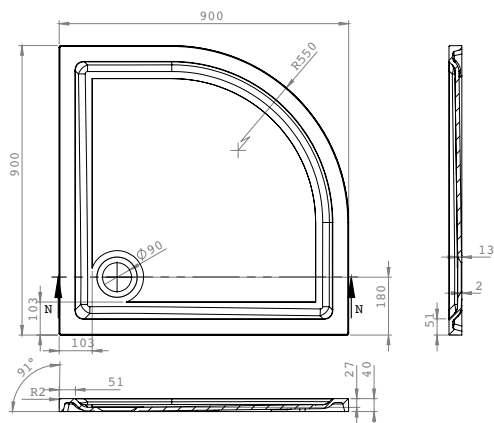

## Anti-Slip Quadrant Trays

### Quadrant

Width (mm)	Depth (mm)	Height (mm)	Code	RRP (ex VAT)	RRP (inc VAT)
800	800	40	RSQG80	£266.38	£319.66
900	900	40	RSQG90	£274.08	£328.90

### Offset Quadrant

Width (mm)	Depth (mm)	Height (mm)	Handing	Code	RRP (ex VAT)	RRP (inc VAT)
1000	800	40	Left Hand	RSQG108L	£372.49	£446.99
1000	800	40	Right Hand	RSQG108R	£372.49	£446.99
1200	800	40	Left Hand	RSQG128L	£442.24	£530.69
1200	800	40	Right Hand	RSQG128R	£442.24	£530.69
1200	900	40	Left Hand	RSQG129L	£442.24	£530.69
1200	900	40	Right Hand	RSQG129R	£442.24	£530.69