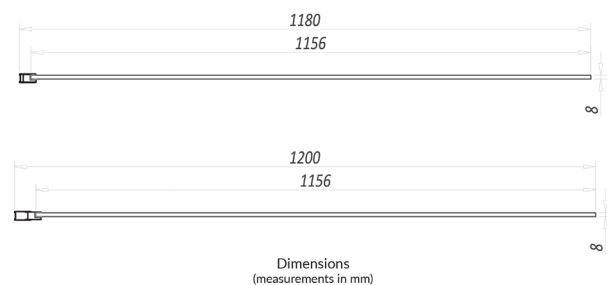

PRODUCT DATA SHEET

S8 Wetroom Panel Black Profile 1200x2000mm

Product Code: CLEAR1200WR

Product Measurements

Product Weight:	43.41kg
Product Width:	1200mm
Product Height:	2000mm
Product Depth:	8mm
Product Length:	N/A

Product Transportation

Barcode:	5060766121789
Country of Origin:	China
Comodity Code:	7610909095

Primary Packed Measurements

Packaged Weight:	46.31kg
Packaged Length:	2080mm
Packaged Width:	1280mm
Packaged Height:	63mm

Adjustment:	1170-1190mm
Aqua-Shield:	Yes
Hinge Type:	Wet Wall
Door Type:	N/A
Frame Type:	Frameless
Glass Type:	Clear
Radius:	N/A
Entry Width:	N/A
Door In Swing:	N/A
Door Out Swing:	N/A
Enclosure Shape:	Straight
Glass Thickness:	8mm
Profile Finish/Colour:	Black
Profile Material:	Aluminium

Compliance DOP

HBDOC021 / HBDOC022

SCUDO
BEAUTIFUL BATHROOMS

0330 124 7290

sales@scudo.co.uk - www.scudo.co.uk

Scudo is the trading name of Harrison Bathrooms Ltd. Whilst we endeavour to ensure that the product information is accurate we accept no liability for any information given. All images are for illustration purposes only. Product images and specification are subject to change. Measurement are in millimetres and are nominal.