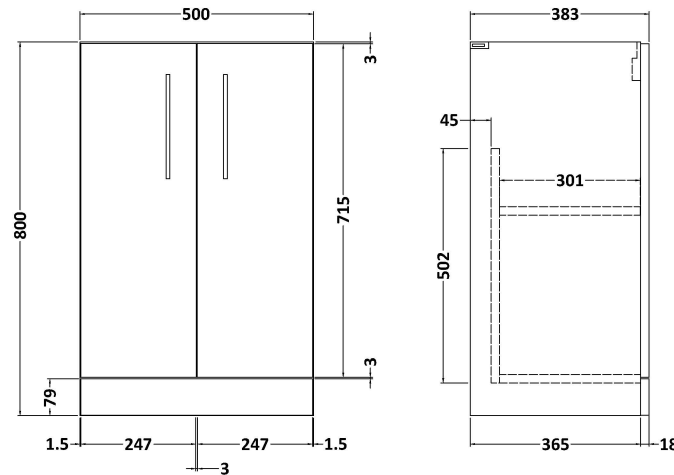

Sales Code: ARN801A

Description: 500 Fs 2-Door Vanity & Basin 1

Packaging Details

Barcode: 5056462664040

Sales Code: NVF801F

Description: 500 Fs 2-Door Unit (365 Deep)

Product Dimensions

Height (mm):	800
Width (mm):	500
Depth (mm):	383
Nett Weight (kg):	17.5

Packaging Dimensions

Height (mm):	835
Width (mm):	520
Depth (mm):	375
Gross Weight (kg):	18

Packaging Data

Box Colour:	Brown Cardboard Box - Printed
Box Qty:	0
Label Size:	0 x 0
Label Colour:	White Label
Label Qty:	0

Outer Box Dimensions (If Applicable)

Height (mm):	
Width (mm):	
Depth (mm):	
Gross Weight (kg):	
Barcode:	5056462657967

Product Details

Country of Origin:	China
Fitting Instruction:	No
CE & UKCA:	N/A
FSC Certified Materials:	Yes
Colour:	Satin Green
Construction Method:	Cam & Wood Dowel
Construction Type:	Rigid
Cabinet Finish:	MFC Painted Matt
Fascia Finish:	Mdf Painted Matt
Cabinet Thickness (mm):	16
Fascia Thickness (mm):	18
Drawer Included:	No
Drawer Type:	Not Applicable
No of Shelves:	1
Hinge Type:	95 Degree Soft Close
Hinge Included:	Yes, Supplied
Adjustable Legs:	No, Not Required
Fixings Included:	Yes
Handle Style:	Contemporary
Waste Shroud:	No
Handle Included:	Yes, Supplied
Handle Type:	D-Shape

Sales Code: NVM012

Description: 500 Mid-Edged Basin 1 Th

Product Dimensions

Height (mm):	0
Width (mm):	0
Depth (mm):	0
Nett Weight (kg):	10.54

Packaging Dimensions

Height (mm):	210
Width (mm):	410
Depth (mm):	530
Gross Weight (kg):	10.54