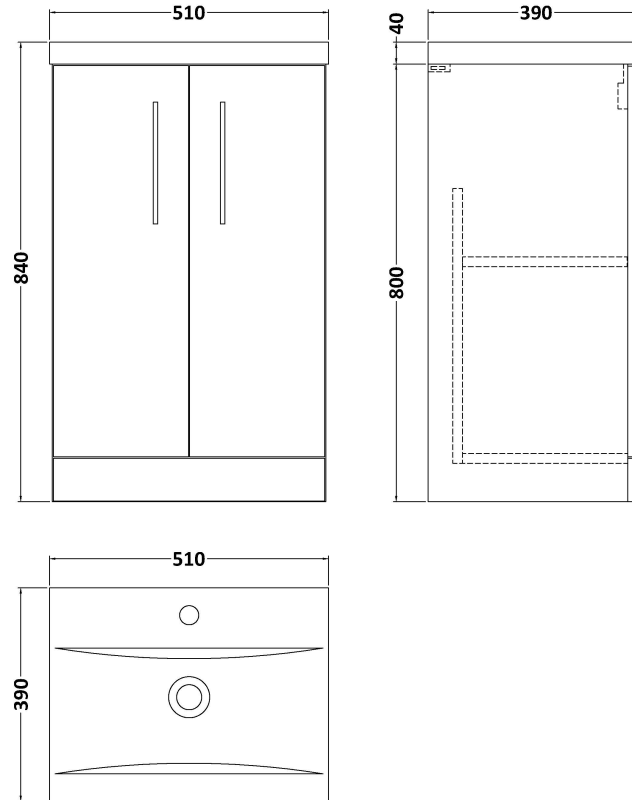

Sales Code: ARN801A

Description: 500 Fs 2-Door Vanity & Basin 1

Packaging Details

Barcode: 5056462664040

Sales Code: NVF801F

Description: 500 Fs 2-Door Unit (365 Deep)

Product Dimensions

Height (mm):	800
Width (mm):	500
Depth (mm):	383
Nett Weight (kg):	17.5

Packaging Dimensions

Height (mm):	835
Width (mm):	520
Depth (mm):	375
Gross Weight (kg):	18

Packaging Data

Box Colour:	Brown Cardboard Box - Printed
Box Qty:	0
Label Size:	0 x 0
Label Colour:	White Label
Label Qty:	0

Outer Box Dimensions (If Applicable)

Height (mm):	
Width (mm):	
Depth (mm):	
Gross Weight (kg):	
Barcode:	5056462657967

Product Details

Country of Origin:	China
Fitting Instruction:	No
CE & UKCA:	N/A
FSC Certified Materials:	Yes
Colour:	Satin Green
Construction Method:	Cam & Wood Dowel
Construction Type:	Rigid
Cabinet Finish:	MFC Painted Matt
Fascia Finish:	Mdf Painted Matt
Cabinet Thickness (mm):	16
Fascia Thickness (mm):	18
Drawer Included:	No
Drawer Type:	Not Applicable
No of Shelves:	1
Hinge Type:	95 Degree Soft Close
Hinge Included:	Yes, Supplied
Adjustable Legs:	No, Not Required
Fixings Included:	Yes
Handle Style:	Contemporary
Waste Shroud:	No
Handle Included:	Yes, Supplied
Handle Type:	D-Shape

Sales Code: NVM012

Description: 500 Mid-Edged Basin 1 Th

Product Dimensions

Height (mm):	0
Width (mm):	0
Depth (mm):	0
Nett Weight (kg):	10.54

Packaging Dimensions

Height (mm):	210
Width (mm):	410
Depth (mm):	530
Gross Weight (kg):	10.54