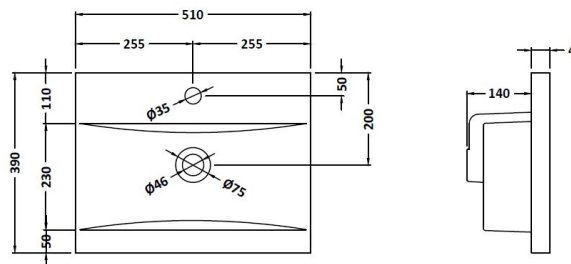

Packaging Dimensions

Height (mm):	835
Width (mm):	520
Depth (mm):	375
Gross Weight (kg):	17.5

Packaging Data

Box Colour:	Brown Cardboard Box
Box Qty:	0
Label Size:	0 x 0
Label Colour:	White Label
Label Qty:	0

Outer Box Dimensions (If Applicable)

Height (mm):	
Width (mm):	
Depth (mm):	
Gross Weight (kg):	
Barcode:	5056462659978

Product Details

Country of Origin:	United Kingdom
Fitting Instruction:	No
CE & UKCA:	N/A
FSC Certified Materials:	Yes
Colour:	Grey Vicenza Oak
Construction Method:	Cam & Wood Dowel
Construction Type:	Rigid
Cabinet Finish:	MFC Textured Woodgrain
Fascia Finish:	MFC Textured Woodgrain
Cabinet Thickness (mm):	18
Fascia Thickness (mm):	18
Drawer Included:	No
Drawer Type:	Not Applicable
No of Shelves:	1
Hinge Type:	95 Degree Clip-On Soft Close
Hinge Included:	Yes, Supplied
Adjustable Legs:	No, Not Required
Fixings Included:	Yes
Handle Style:	Contemporary
Waste Shroud:	No
Handle Included:	Yes, Supplied
Handle Type:	D-Shape

Sales Code: NVM012

Description: 500 Mid-Edged Basin 1 Th

Product Dimensions

Height (mm):	0
Width (mm):	0
Depth (mm):	0
Nett Weight (kg):	10.54

Packaging Dimensions

Height (mm):	210
Width (mm):	410
Depth (mm):	530
Gross Weight (kg):	10.54

Packaging Data

Box Colour:	Brown Cardboard Box - Printed
Box Qty:	0
Label Size:	0 x 0
Label Colour:	White Label
Label Qty:	0

Outer Box Dimensions (If Applicable)

Height (mm):	
Width (mm):	
Depth (mm):	
Gross Weight (kg):	
Barcode:	5055369043446