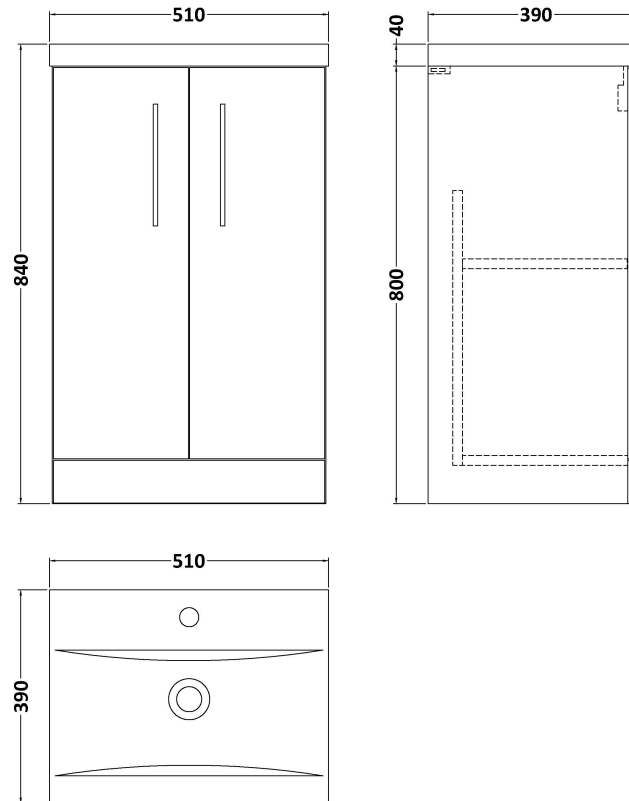

Sales Code: ARN2501A

Description: 500 Fs 2-Door Vanity & Basin 1

Packaging Details

Barcode: 5056462664071

Sales Code: NVF2501

Description: 500 Fs 2-Door Unit (365 Deep)

Product Dimensions

Height (mm):	800
Width (mm):	500
Depth (mm):	383
Nett Weight (kg):	17

Packaging Dimensions

Height (mm):	835
Width (mm):	520
Depth (mm):	375
Gross Weight (kg):	17.5

Packaging Data

Box Colour:	Brown Cardboard Box
Box Qty:	0
Label Size:	0 x 0
Label Colour:	White Label
Label Qty:	0

Outer Box Dimensions (If Applicable)

Height (mm):	
Width (mm):	
Depth (mm):	
Gross Weight (kg):	
Barcode:	5056462659978

Product Details

Country of Origin:	United Kingdom
Fitting Instruction:	No
CE & UKCA:	N/A
FSC Certified Materials:	Yes
Colour:	Grey Vicenza Oak
Construction Method:	Cam & Wood Dowel
Construction Type:	Rigid
Cabinet Finish:	MFC Textured Woodgrain
Fascia Finish:	MFC Textured Woodgrain
Cabinet Thickness (mm):	18
Fascia Thickness (mm):	18
Drawer Included:	No
Drawer Type:	Not Applicable
No of Shelves:	1
Hinge Type:	95 Degree Clip-On Soft Close
Hinge Included:	Yes, Supplied
Adjustable Legs:	No, Not Required
Fixings Included:	Yes
Handle Style:	Contemporary
Waste Shroud:	No
Handle Included:	Yes, Supplied
Handle Type:	D-Shape

Sales Code: NVM012

Description: 500 Mid-Edged Basin 1 Th

Product Dimensions

Height (mm):	0
Width (mm):	0
Depth (mm):	0
Nett Weight (kg):	10.54

Packaging Dimensions

Height (mm):	210
Width (mm):	410
Depth (mm):	530
Gross Weight (kg):	10.54