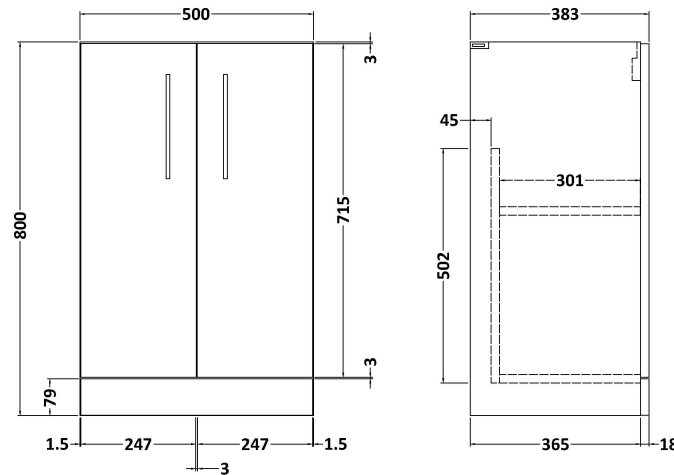

Sales Code: ARN2501A

Description: 500 Fs 2-Door Vanity & Basin 1

Packaging Details

Barcode: 5056462664071

Sales Code: NVF2501

Description: 500 Fs 2-Door Unit (365 Deep)

Product Dimensions

Height (mm):	800
Width (mm):	500
Depth (mm):	383
Nett Weight (kg):	17

Packaging Dimensions

Height (mm):	835
Width (mm):	520
Depth (mm):	375
Gross Weight (kg):	17.5

Packaging Data

Box Colour:	Brown Cardboard Box
Box Qty:	0
Label Size:	0 x 0
Label Colour:	White Label
Label Qty:	0

Outer Box Dimensions (If Applicable)

Height (mm):	
Width (mm):	
Depth (mm):	
Gross Weight (kg):	
Barcode:	5056462659978

Product Details

Country of Origin:	United Kingdom
Fitting Instruction:	No
CE & UKCA:	N/A
FSC Certified Materials:	Yes
Colour:	Grey Vicenza Oak
Construction Method:	Cam & Wood Dowel
Construction Type:	Rigid
Cabinet Finish:	MFC Textured Woodgrain
Fascia Finish:	MFC Textured Woodgrain
Cabinet Thickness (mm):	18
Fascia Thickness (mm):	18
Drawer Included:	No
Drawer Type:	Not Applicable
No of Shelves:	1
Hinge Type:	95 Degree Clip-On Soft Close
Hinge Included:	Yes, Supplied
Adjustable Legs:	No, Not Required
Fixings Included:	Yes
Handle Style:	Contemporary
Waste Shroud:	No
Handle Included:	Yes, Supplied
Handle Type:	D-Shape

Sales Code: NVM012

Description: 500 Mid-Edged Basin 1 Th

Product Dimensions

Height (mm):	0
Width (mm):	0
Depth (mm):	0
Nett Weight (kg):	10.54

Packaging Dimensions

Height (mm):	210
Width (mm):	410
Depth (mm):	530
Gross Weight (kg):	10.54