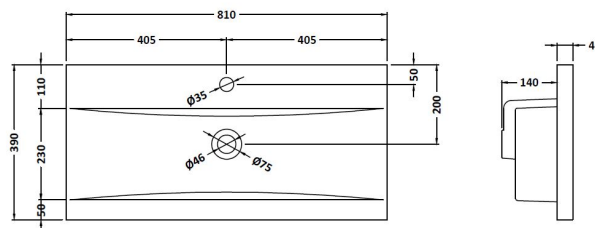

Packaging Dimensions

Height (mm):	835
Width (mm):	820
Depth (mm):	375
Gross Weight (kg):	26

Packaging Data

Box Colour:	Brown Cardboard Box - Printed
Box Qty:	0
Label Size:	0 x 0
Label Colour:	Not Applicable
Label Qty:	0

Outer Box Dimensions (If Applicable)

Height (mm):	
Width (mm):	
Depth (mm):	
Gross Weight (kg):	
Barcode:	5056462614328

Product Details

Country of Origin:	China
Fitting Instruction:	No
CE & UKCA:	N/A
FSC Certified Materials:	Yes
Colour:	Gloss White
Construction Method:	Cam & Wood Dowel
Construction Type:	Rigid
Cabinet Finish:	MFC Painted Gloss
Fascia Finish:	Mdf Painted Gloss
Cabinet Thickness (mm):	16
Fascia Thickness (mm):	18
Drawer Included:	No
Drawer Type:	Not Applicable
No of Shelves:	1
Hinge Type:	95 Degree Soft Close
Hinge Included:	Yes, Supplied
Adjustable Legs:	No, Not Required
Fixings Included:	Yes
Handle Style:	Contemporary
Waste Shroud:	No
Handle Included:	Yes, Supplied
Handle Type:	D-Shape

Sales Code: NVM015

Description: 800 Mid Edged Basin 1 Th

Product Dimensions

Height (mm):	0
Width (mm):	0
Depth (mm):	0
Nett Weight (kg):	15

Packaging Dimensions

Height (mm):	210
Width (mm):	410
Depth (mm):	830
Gross Weight (kg):	15

Packaging Data

Box Colour:	Brown Cardboard Box
Box Qty:	0
Label Size:	0 x 0
Label Colour:	White Label
Label Qty:	0

Outer Box Dimensions (If Applicable)

Height (mm):	
Width (mm):	
Depth (mm):	
Gross Weight (kg):	
Barcode:	5055369043422