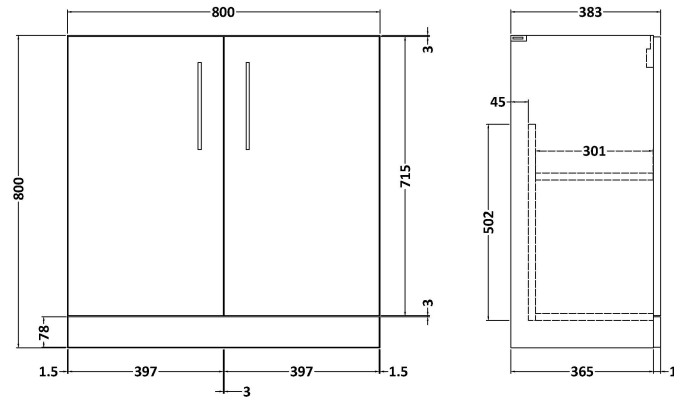

Sales Code: ARN105A

Description: 800 Fs 2-Door Vanity & Basin 1

Packaging Details

Barcode: 5056462616599

Sales Code: NVF105

Description: 800 Fs 2-Door Unit (365 Deep)

Product Dimensions

Height (mm):	800
Width (mm):	800
Depth (mm):	383
Nett Weight (kg):	25.5

Packaging Dimensions

Height (mm):	835
Width (mm):	820
Depth (mm):	375
Gross Weight (kg):	26

Packaging Data

Box Colour:	Brown Cardboard Box - Printed
Box Qty:	0
Label Size:	0 x 0
Label Colour:	Not Applicable
Label Qty:	0

Outer Box Dimensions (If Applicable)

Height (mm):	
Width (mm):	
Depth (mm):	
Gross Weight (kg):	
Barcode:	5056462614328

Product Details

Country of Origin:	China
Fitting Instruction:	No
CE & UKCA:	N/A
FSC Certified Materials:	Yes
Colour:	Gloss White
Construction Method:	Cam & Wood Dowel
Construction Type:	Rigid
Cabinet Finish:	MFC Painted Gloss
Fascia Finish:	Mdf Painted Gloss
Cabinet Thickness (mm):	16
Fascia Thickness (mm):	18
Drawer Included:	No
Drawer Type:	Not Applicable
No of Shelves:	1
Hinge Type:	95 Degree Soft Close
Hinge Included:	Yes, Supplied
Adjustable Legs:	No, Not Required
Fixings Included:	Yes
Handle Style:	Contemporary
Waste Shroud:	No
Handle Included:	Yes, Supplied
Handle Type:	D-Shape

Sales Code: NVM015

Description: 800 Mid Edged Basin 1 Th

Product Dimensions

Height (mm):	0
Width (mm):	0
Depth (mm):	0
Nett Weight (kg):	15

Packaging Dimensions

Height (mm):	210
Width (mm):	410
Depth (mm):	830
Gross Weight (kg):	15