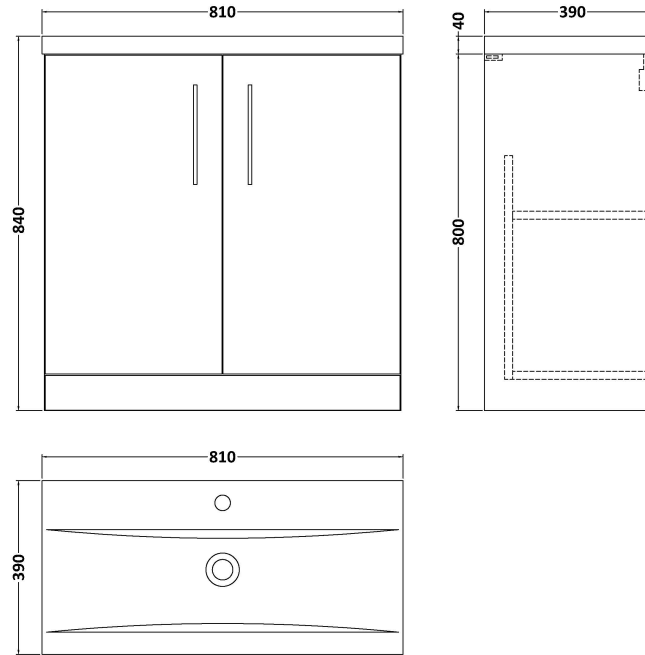

Sales Code: ARN105A

Description: 800 Fs 2-Door Vanity & Basin 1

Packaging Details

Barcode: 5056462616599

Sales Code: NVF105

Description: 800 Fs 2-Door Unit (365 Deep)

Product Dimensions

Height (mm):	800
Width (mm):	800
Depth (mm):	383
Nett Weight (kg):	25.5

Packaging Dimensions

Height (mm):	835
Width (mm):	820
Depth (mm):	375
Gross Weight (kg):	26

Packaging Data

Box Colour:	Brown Cardboard Box - Printed
Box Qty:	0
Label Size:	0 x 0
Label Colour:	Not Applicable
Label Qty:	0

Outer Box Dimensions (If Applicable)

Height (mm):	
Width (mm):	
Depth (mm):	
Gross Weight (kg):	
Barcode:	5056462614328

Product Details

Country of Origin:	China
Fitting Instruction:	No
CE & UKCA:	N/A
FSC Certified Materials:	Yes
Colour:	Gloss White
Construction Method:	Cam & Wood Dowel
Construction Type:	Rigid
Cabinet Finish:	MFC Painted Gloss
Fascia Finish:	Mdf Painted Gloss
Cabinet Thickness (mm):	16
Fascia Thickness (mm):	18
Drawer Included:	No
Drawer Type:	Not Applicable
No of Shelves:	1
Hinge Type:	95 Degree Soft Close
Hinge Included:	Yes, Supplied
Adjustable Legs:	No, Not Required
Fixings Included:	Yes
Handle Style:	Contemporary
Waste Shroud:	No
Handle Included:	Yes, Supplied
Handle Type:	D-Shape

Sales Code: NVM015

Description: 800 Mid Edged Basin 1 Th

Product Dimensions

Height (mm):	0
Width (mm):	0
Depth (mm):	0
Nett Weight (kg):	15

Packaging Dimensions

Height (mm):	210
Width (mm):	410
Depth (mm):	830
Gross Weight (kg):	15