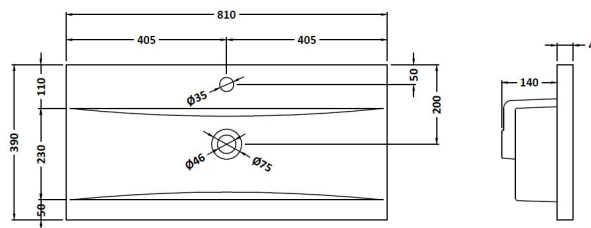

Packaging Dimensions

Height (mm):	835
Width (mm):	820
Depth (mm):	375
Gross Weight (kg):	26

Packaging Data

Box Colour:	Brown Cardboard Box - Printed
Box Qty:	0
Label Size:	0 x 0
Label Colour:	White Label
Label Qty:	0

Outer Box Dimensions (If Applicable)

Height (mm):	
Width (mm):	
Depth (mm):	
Gross Weight (kg):	
Barcode:	5056462658001

Product Details

Country of Origin:	China
Fitting Instruction:	No
CE & UKCA:	N/A
FSC Certified Materials:	Yes
Colour:	Satin Green
Construction Method:	Cam & Wood Dowel
Construction Type:	Rigid
Cabinet Finish:	MFC Painted Matt
Fascia Finish:	Mdf Painted Matt
Cabinet Thickness (mm):	16
Fascia Thickness (mm):	18
Drawer Included:	No
Drawer Type:	Not Applicable
No of Shelves:	1
Hinge Type:	95 Degree Soft Close
Hinge Included:	Yes, Supplied
Adjustable Legs:	No, Not Required
Fixings Included:	Yes
Handle Style:	Contemporary
Waste Shroud:	No
Handle Included:	Yes, Supplied
Handle Type:	D-Shape

Sales Code: NVM015

Description: 800 Mid Edged Basin 1 Th

Product Dimensions

Height (mm):	0
Width (mm):	0
Depth (mm):	0
Nett Weight (kg):	15

Packaging Dimensions

Height (mm):	210
Width (mm):	410
Depth (mm):	830
Gross Weight (kg):	15

Packaging Data

Box Colour:	Brown Cardboard Box
Box Qty:	0
Label Size:	0 x 0
Label Colour:	White Label
Label Qty:	0

Outer Box Dimensions (If Applicable)

Height (mm):	
Width (mm):	
Depth (mm):	
Gross Weight (kg):	
Barcode:	5055369043422