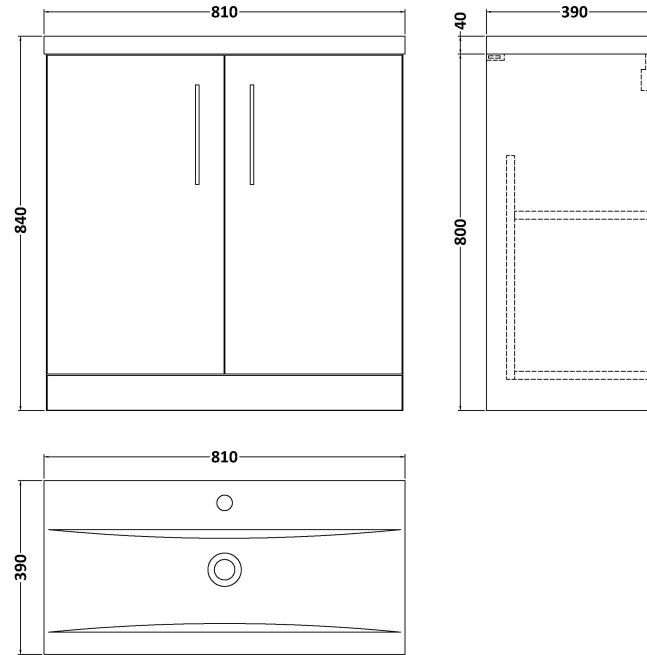

Sales Code: ARN805A

Description: 800 Fs 2-Door Vanity & Basin 1

Packaging Details

Barcode: 5056462664767

Sales Code: NVF805

Description: 800 Fs 2-Door Unit (365 Deep)

Product Dimensions

Height (mm):	800
Width (mm):	800
Depth (mm):	383
Nett Weight (kg):	25.5

Packaging Dimensions

Height (mm):	835
Width (mm):	820
Depth (mm):	375
Gross Weight (kg):	26

Packaging Data

Box Colour:	Brown Cardboard Box - Printed
Box Qty:	0
Label Size:	0 x 0
Label Colour:	White Label
Label Qty:	0

Outer Box Dimensions (If Applicable)

Height (mm):	
Width (mm):	
Depth (mm):	
Gross Weight (kg):	
Barcode:	5056462658001

Product Details

Country of Origin:	China
Fitting Instruction:	No
CE & UKCA:	N/A
FSC Certified Materials:	Yes
Colour:	Satin Green
Construction Method:	Cam & Wood Dowel
Construction Type:	Rigid
Cabinet Finish:	MFC Painted Matt
Fascia Finish:	Mdf Painted Matt
Cabinet Thickness (mm):	16
Fascia Thickness (mm):	18
Drawer Included:	No
Drawer Type:	Not Applicable
No of Shelves:	1
Hinge Type:	95 Degree Soft Close
Hinge Included:	Yes, Supplied
Adjustable Legs:	No, Not Required
Fixings Included:	Yes
Handle Style:	Contemporary
Waste Shroud:	No
Handle Included:	Yes, Supplied
Handle Type:	D-Shape

Sales Code: NVM015

Description: 800 Mid Edged Basin 1 Th

Product Dimensions

Height (mm):	0
Width (mm):	0
Depth (mm):	0
Nett Weight (kg):	15

Packaging Dimensions

Height (mm):	210
Width (mm):	410
Depth (mm):	830
Gross Weight (kg):	15