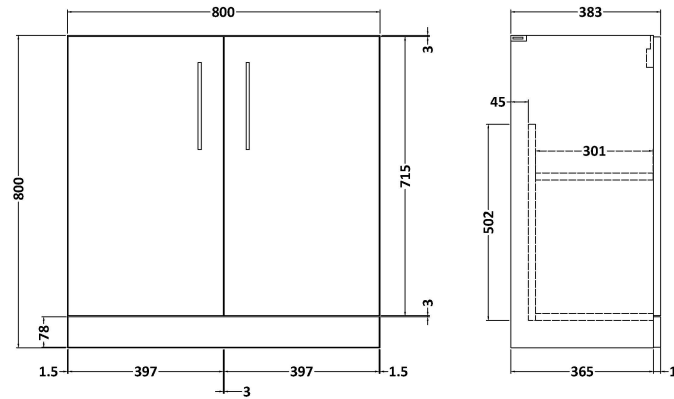

Sales Code: ARN805A

Description: 800 Fs 2-Door Vanity & Basin 1

Packaging Details

Barcode: 5056462664767

Sales Code: NVF805

Description: 800 Fs 2-Door Unit (365 Deep)

Product Dimensions

Height (mm):	800
Width (mm):	800
Depth (mm):	383
Nett Weight (kg):	25.5

Packaging Dimensions

Height (mm):	835
Width (mm):	820
Depth (mm):	375
Gross Weight (kg):	26

Packaging Data

Box Colour:	Brown Cardboard Box - Printed
Box Qty:	0
Label Size:	0 x 0
Label Colour:	White Label
Label Qty:	0

Outer Box Dimensions (If Applicable)

Height (mm):	
Width (mm):	
Depth (mm):	
Gross Weight (kg):	
Barcode:	5056462658001

Product Details

Country of Origin:	China
Fitting Instruction:	No
CE & UKCA:	N/A
FSC Certified Materials:	Yes
Colour:	Satin Green
Construction Method:	Cam & Wood Dowel
Construction Type:	Rigid
Cabinet Finish:	MFC Painted Matt
Fascia Finish:	Mdf Painted Matt
Cabinet Thickness (mm):	16
Fascia Thickness (mm):	18
Drawer Included:	No
Drawer Type:	Not Applicable
No of Shelves:	1
Hinge Type:	95 Degree Soft Close
Hinge Included:	Yes, Supplied
Adjustable Legs:	No, Not Required
Fixings Included:	Yes
Handle Style:	Contemporary
Waste Shroud:	No
Handle Included:	Yes, Supplied
Handle Type:	D-Shape

Sales Code: NVM015

Description: 800 Mid Edged Basin 1 Th

Product Dimensions

Height (mm):	0
Width (mm):	0
Depth (mm):	0
Nett Weight (kg):	15

Packaging Dimensions

Height (mm):	210
Width (mm):	410
Depth (mm):	830
Gross Weight (kg):	15