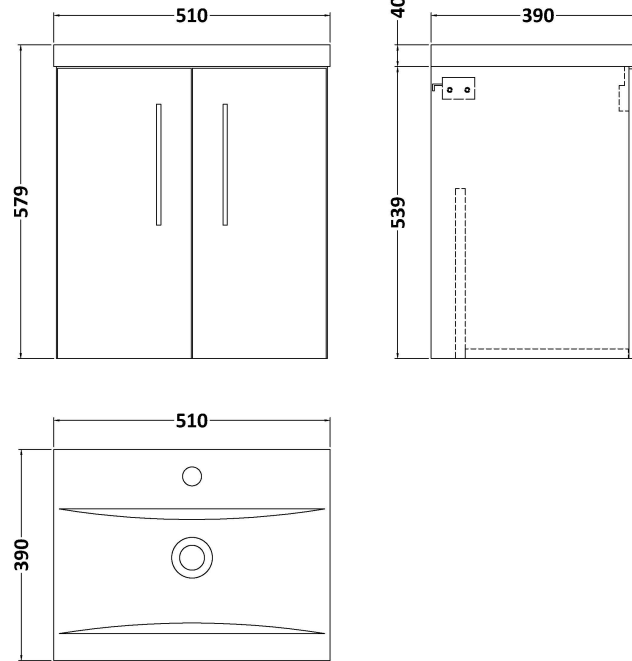

Sales Code: ARN521A

Description: 500 Wh 2-Door Vanity & Basin 1

Packaging Details

Barcode: 5056462667287

Sales Code: NVF521N

Description: 500 Wh 2-Door Unit (365 Deep)

Product Dimensions

Height (mm):	539
Width (mm):	500
Depth (mm):	383
Nett Weight (kg):	12.6

Packaging Dimensions

Height (mm):	560
Width (mm):	520
Depth (mm):	405
Gross Weight (kg):	13.1

Packaging Data

Box Colour:	Brown Cardboard Box
Box Qty:	0
Label Size:	0 x 0
Label Colour:	White Label
Label Qty:	0

Outer Box Dimensions (If Applicable)

Height (mm):	
Width (mm):	
Depth (mm):	
Gross Weight (kg):	
Barcode:	5056462660257

Product Details

Country of Origin:	United Kingdom
Fitting Instruction:	No
CE & UKCA:	N/A
FSC Certified Materials:	Yes
Colour:	Anthracite Woodgrain
Construction Method:	Cam & Wood Dowel
Construction Type:	Rigid
Cabinet Finish:	MFC Textured Woodgrain
Fascia Finish:	MFC Textured Woodgrain
Cabinet Thickness (mm):	18
Fascia Thickness (mm):	18
Drawer Included:	No
Drawer Type:	Not Applicable
No of Shelves:	0
Hinge Type:	95 Degree Clip-On Soft Close
Hinge Included:	Yes, Supplied
Adjustable Legs:	No, Not Required
Fixings Included:	Yes
Handle Style:	Contemporary
Waste Shroud:	No
Handle Included:	Yes, Supplied
Handle Type:	D-Shape

Sales Code: NVM012

Description: 500 Mid-Edged Basin 1 Th

Product Dimensions

Height (mm):	0
Width (mm):	0
Depth (mm):	0
Nett Weight (kg):	10.54

Packaging Dimensions

Height (mm):	210
Width (mm):	410
Depth (mm):	530
Gross Weight (kg):	10.54