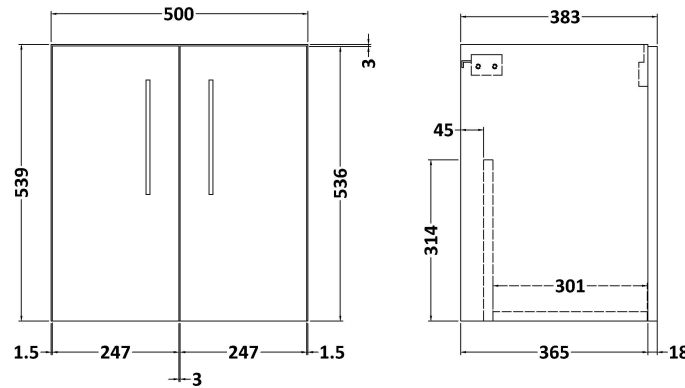

Sales Code: ARN521A

Description: 500 Wh 2-Door Vanity & Basin 1

Packaging Details

Barcode: 5056462667287

Sales Code: NVF521N

Description: 500 Wh 2-Door Unit (365 Deep)

Product Dimensions

Height (mm):	539
Width (mm):	500
Depth (mm):	383
Nett Weight (kg):	12.6

Packaging Dimensions

Height (mm):	560
Width (mm):	520
Depth (mm):	405
Gross Weight (kg):	13.1

Packaging Data

Box Colour:	Brown Cardboard Box
Box Qty:	0
Label Size:	0 x 0
Label Colour:	White Label
Label Qty:	0

Outer Box Dimensions (If Applicable)

Height (mm):	
Width (mm):	
Depth (mm):	
Gross Weight (kg):	
Barcode:	5056462660257

Product Details

Country of Origin:	United Kingdom
Fitting Instruction:	No
CE & UKCA:	N/A
FSC Certified Materials:	Yes
Colour:	Anthracite Woodgrain
Construction Method:	Cam & Wood Dowel
Construction Type:	Rigid
Cabinet Finish:	MFC Textured Woodgrain
Fascia Finish:	MFC Textured Woodgrain
Cabinet Thickness (mm):	18
Fascia Thickness (mm):	18
Drawer Included:	No
Drawer Type:	Not Applicable
No of Shelves:	0
Hinge Type:	95 Degree Clip-On Soft Close
Hinge Included:	Yes, Supplied
Adjustable Legs:	No, Not Required
Fixings Included:	Yes
Handle Style:	Contemporary
Waste Shroud:	No
Handle Included:	Yes, Supplied
Handle Type:	D-Shape

Sales Code: NVM012

Description: 500 Mid-Edged Basin 1 Th

Product Dimensions

Height (mm):	0
Width (mm):	0
Depth (mm):	0
Nett Weight (kg):	10.54

Packaging Dimensions

Height (mm):	210
Width (mm):	410
Depth (mm):	530
Gross Weight (kg):	10.54