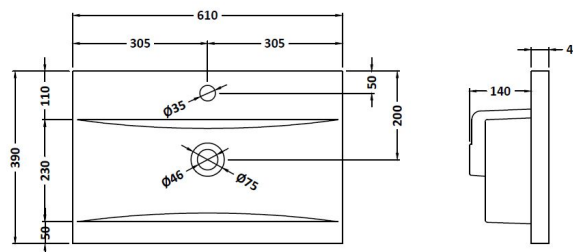

### Product Dimensions

Height (mm):	539
Width (mm):	600
Depth (mm):	383
Nett Weight (kg):	14.2

### Packaging Dimensions

Height (mm):	560
Width (mm):	620
Depth (mm):	405
Gross Weight (kg):	14.7

### Outer Box Dimensions (If Applicable)

Height (mm):	
Width (mm):	
Depth (mm):	
Gross Weight (kg):	
Barcode:	5056462660011

### Product Dimensions

Height (mm):	0
Width (mm):	0
Depth (mm):	0
Nett Weight (kg):	11