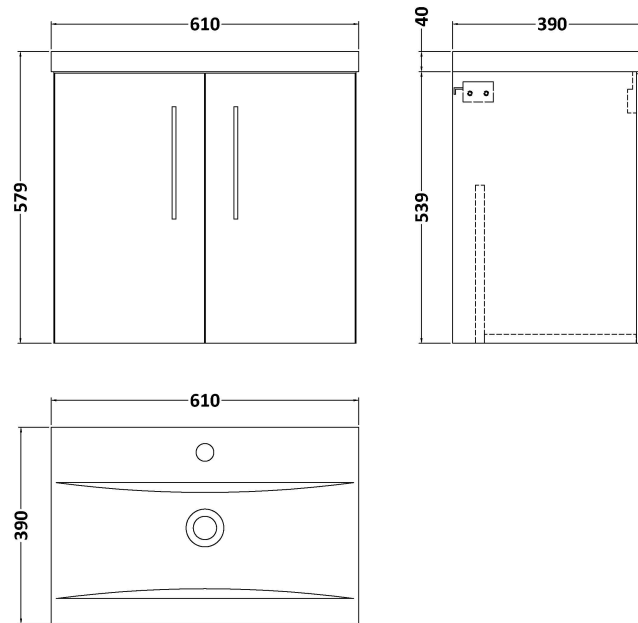

Sales Code: ARN2523A

Description: 600 Wh 2-Door Vanity & Basin 1

Packaging Details

Barcode: 5056462667942