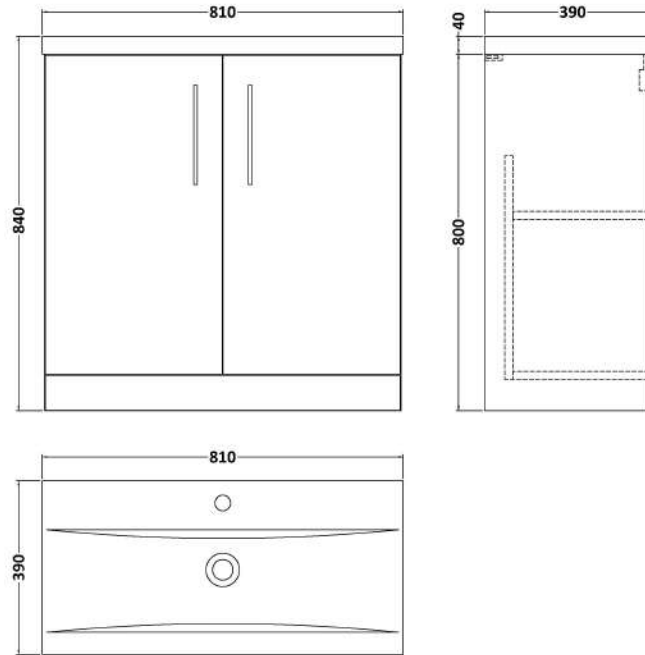

Sales Code: ARN2205A

Description: 800 Fs 2-Door Vanity & Basin 1

Packaging Details

Barcode: 5056678415078