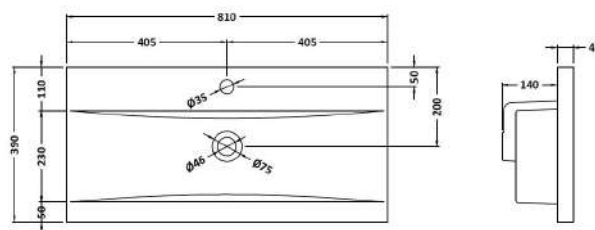

Sales Code: NVM015

Description: 800 Mid Edged Basin 1 Th

Product Dimensions

Height (mm):	0
Width (mm):	0
Depth (mm):	0
Nett Weight (kg):	15

Packaging Dimensions

Height (mm):	210
Width (mm):	410
Depth (mm):	830
Gross Weight (kg):	15

Packaging Data

Box Colour:	Brown Cardboard Box
Box Qty:	0
Label Size:	0 x 0
Label Colour:	White Label
Label Qty:	0

Outer Box Dimensions (If Applicable)

Height (mm):	
Width (mm):	
Depth (mm):	
Gross Weight (kg):	
Barcode:	5055369043422

Product Details

Country of Origin:	China
Fitting Instruction:	No
Certification: CE & UKCA: No	WRAS: N/A WRAS No: N/A
Product Material:	Vitreous China
Fixing Supplied:	No

Pans/Bidets: Trap Style: Not Applicable Includes Seat: Not Applicable

Seats: Seat Type: Not Applicable Material: Not Applicable
Function: Not Included Hinge Type: Not Relevant
Hinge Material: Not Applicable

Cisterns: Operating Type: Not Applicable Fittings: None Included
Lever Type: Not Applicable

Basins: Tap Hole: One Taphole Chain Stay Hole: No
Template: Not Required Waste Type Req: Slotted
Overflow Inc: Not Applicable Overflow Cover: Yes
Inner Bowl Depth (mm): 125mm