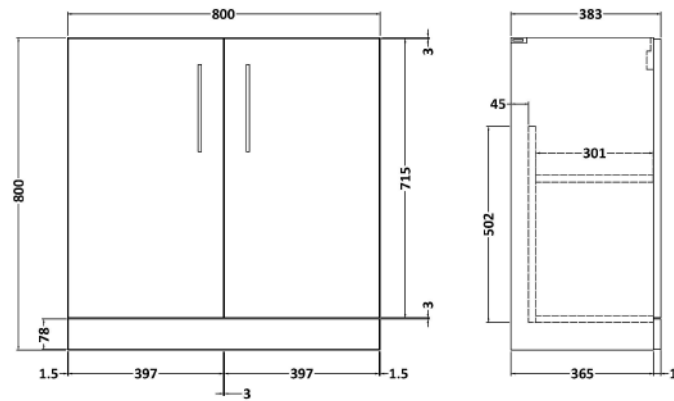

### Product Dimensions

Height (mm):	800
Width (mm):	800
Depth (mm):	383
Nett Weight (kg):	25.5

### Packaging Dimensions

Height (mm):	835
Width (mm):	820
Depth (mm):	375
Gross Weight (kg):	26

### Outer Box Dimensions (If Applicable)

Height (mm):	
Width (mm):	
Depth (mm):	
Gross Weight (kg):	
Barcode:	5056678405987

### Packaging Dimensions

Height (mm):	210
Width (mm):	410
Depth (mm):	830
Gross Weight (kg):	15