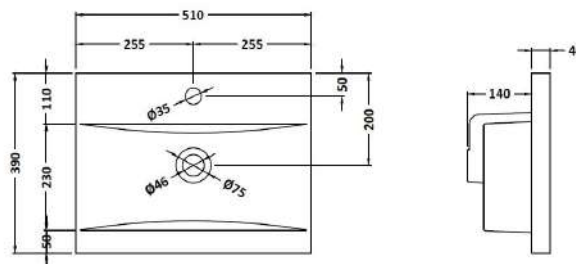

Packaging Dimensions

Height (mm):	560
Width (mm):	520
Depth (mm):	405
Gross Weight (kg):	13.1

Packaging Data

Box Colour:	Brown Cardboard Box - Printed
Box Qty:	0
Label Size:	0 x 0
Label Colour:	White Label
Label Qty:	0

Outer Box Dimensions (If Applicable)

Height (mm):	
Width (mm):	
Depth (mm):	
Gross Weight (kg):	
Barcode:	5056678406007

Product Details

Country of Origin:	China
Fitting Instruction:	Yes
CE & UKCA:	N/A
FSC Certified Materials:	Yes
Colour:	Satin Grey
Construction Method:	Cam & Wood Dowel
Construction Type:	Rigid
Cabinet Finish:	MFC Painted Matt
Fascia Finish:	Mdf Painted Matt
Cabinet Thickness (mm):	16
Fascia Thickness (mm):	18
Drawer Included:	No
Drawer Type:	Not Applicable
No of Shelves:	0
Hinge Type:	95 Degree Soft Close
Hinge Included:	Yes, Supplied
Adjustable Legs:	No, Not Required
Fixings Included:	Yes
Handle Style:	Contemporary
Waste Shroud:	No
Handle Included:	Yes, Supplied
Handle Type:	D-Shape

Sales Code: NVM012

Description: 500 Mid-Edged Basin 1 Th

Product Dimensions

Height (mm):	0
Width (mm):	0
Depth (mm):	0
Nett Weight (kg):	10.54

Packaging Dimensions

Height (mm):	210
Width (mm):	410
Depth (mm):	530
Gross Weight (kg):	10.54

Packaging Data

Box Colour:	Brown Cardboard Box - Printed
Box Qty:	0
Label Size:	0 x 0
Label Colour:	White Label
Label Qty:	0

Outer Box Dimensions (If Applicable)

Height (mm):	
Width (mm):	
Depth (mm):	
Gross Weight (kg):	
Barcode:	5055369043446