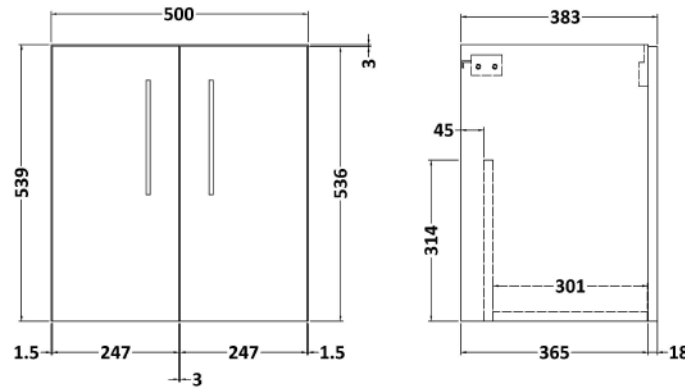

Sales Code: ARN2221A

Description: 500 Wh 2-Door Vanity & Basin 1

Packaging Details

Barcode: 5056678415153

Sales Code: NVF2221

Description: 500 Wh 2-Door Unit (365 Deep)

Product Dimensions

Height (mm):	540
Width (mm):	500
Depth (mm):	383
Nett Weight (kg):	12.6

Packaging Dimensions

Height (mm):	560
Width (mm):	520
Depth (mm):	405
Gross Weight (kg):	13.1

Packaging Data

Box Colour:	Brown Cardboard Box - Printed
Box Qty:	0
Label Size:	0 x 0
Label Colour:	White Label
Label Qty:	0

Outer Box Dimensions (If Applicable)

Height (mm):	
Width (mm):	
Depth (mm):	
Gross Weight (kg):	
Barcode:	5056678406007

Product Details

Country of Origin:	China
Fitting Instruction:	Yes
CE & UKCA:	N/A
FSC Certified Materials:	Yes
Colour:	Satin Grey
Construction Method:	Cam & Wood Dowel
Construction Type:	Rigid
Cabinet Finish:	MFC Painted Matt
Fascia Finish:	Mdf Painted Matt
Cabinet Thickness (mm):	16
Fascia Thickness (mm):	18
Drawer Included:	No
Drawer Type:	Not Applicable
No of Shelves:	0
Hinge Type:	95 Degree Soft Close
Hinge Included:	Yes, Supplied
Adjustable Legs:	No, Not Required
Fixings Included:	Yes
Handle Style:	Contemporary
Waste Shroud:	No
Handle Included:	Yes, Supplied
Handle Type:	D-Shape

Sales Code: NVM012

Description: 500 Mid-Edged Basin 1 Th

Product Dimensions

Height (mm):	0
Width (mm):	0
Depth (mm):	0
Nett Weight (kg):	10.54

Packaging Dimensions

Height (mm):	210
Width (mm):	410
Depth (mm):	530
Gross Weight (kg):	10.54