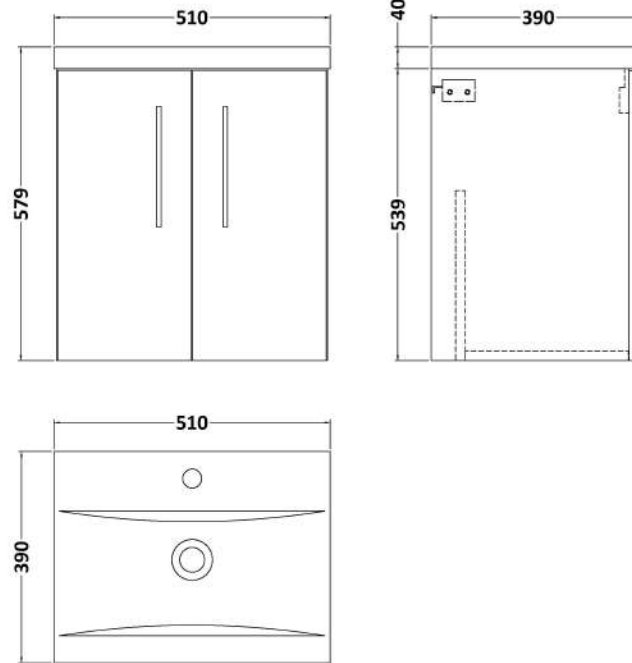

Sales Code: ARN2221A

Description: 500 Wh 2-Door Vanity & Basin 1

Packaging Details

Barcode: 5056678415153

Sales Code: NVF2221

Description: 500 Wh 2-Door Unit (365 Deep)

Product Dimensions

Height (mm):	540
Width (mm):	500
Depth (mm):	383
Nett Weight (kg):	12.6

Packaging Dimensions

Height (mm):	560
Width (mm):	520
Depth (mm):	405
Gross Weight (kg):	13.1

Packaging Data

Box Colour:	Brown Cardboard Box - Printed
Box Qty:	0
Label Size:	0 x 0
Label Colour:	White Label
Label Qty:	0

Outer Box Dimensions (If Applicable)

Height (mm):	
Width (mm):	
Depth (mm):	
Gross Weight (kg):	
Barcode:	5056678406007

Product Details

Country of Origin:	China
Fitting Instruction:	Yes
CE & UKCA:	N/A
FSC Certified Materials:	Yes
Colour:	Satin Grey
Construction Method:	Cam & Wood Dowel
Construction Type:	Rigid
Cabinet Finish:	MFC Painted Matt
Fascia Finish:	Mdf Painted Matt
Cabinet Thickness (mm):	16
Fascia Thickness (mm):	18
Drawer Included:	No
Drawer Type:	Not Applicable
No of Shelves:	0
Hinge Type:	95 Degree Soft Close
Hinge Included:	Yes, Supplied
Adjustable Legs:	No, Not Required
Fixings Included:	Yes
Handle Style:	Contemporary
Waste Shroud:	No
Handle Included:	Yes, Supplied
Handle Type:	D-Shape

Sales Code: NVM012

Description: 500 Mid-Edged Basin 1 Th

Product Dimensions

Height (mm):	0
Width (mm):	0
Depth (mm):	0
Nett Weight (kg):	10.54

Packaging Dimensions

Height (mm):	210
Width (mm):	410
Depth (mm):	530
Gross Weight (kg):	10.54