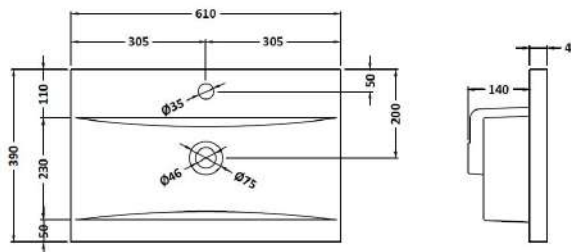

Packaging Dimensions

Height (mm):	560
Width (mm):	620
Depth (mm):	405
Gross Weight (kg):	14.7

Packaging Data

Box Colour:	Brown Cardboard Box - Printed
Box Qty:	0
Label Size:	0 x 0
Label Colour:	White Label
Label Qty:	0

Outer Box Dimensions (If Applicable)

Height (mm):	
Width (mm):	
Depth (mm):	
Gross Weight (kg):	
Barcode:	5056678406021

Product Details

Country of Origin:	China
Fitting Instruction:	Yes
CE & UKCA:	N/A
FSC Certified Materials:	Yes
Colour:	Satin Grey
Construction Method:	Cam & Wood Dowel
Construction Type:	Rigid
Cabinet Finish:	MFC Painted Matt
Fascia Finish:	Mdf Painted Matt
Cabinet Thickness (mm):	16
Fascia Thickness (mm):	18
Drawer Included:	No
Drawer Type:	Not Applicable
No of Shelves:	0
Hinge Type:	95 Degree Soft Close
Hinge Included:	Yes, Supplied
Adjustable Legs:	No, Not Required
Fixings Included:	Yes
Handle Style:	Contemporary
Waste Shroud:	No
Handle Included:	Yes, Supplied
Handle Type:	D-Shape

Sales Code: NVM013

Description: 600 Mid-Edged Basin 1 Th

Product Dimensions

Height (mm):	0
Width (mm):	0
Depth (mm):	0
Nett Weight (kg):	11

Packaging Dimensions

Height (mm):	200
Width (mm):	410
Depth (mm):	630
Gross Weight (kg):	11

Packaging Data

Box Colour:	Brown Cardboard Box - Printed
Box Qty:	0
Label Size:	0 x 0
Label Colour:	White Label
Label Qty:	0

Outer Box Dimensions (If Applicable)

Height (mm):	
Width (mm):	
Depth (mm):	
Gross Weight (kg):	
Barcode:	5055369043415