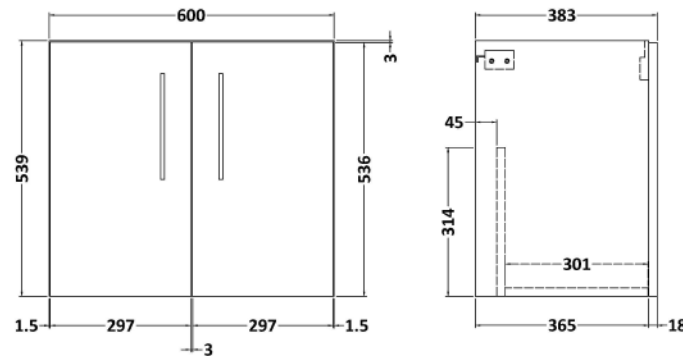

Sales Code: ARN2223A

Description: 600 Wh 2-Door Vanity & Basin 1

Packaging Details

Barcode: 5056678415306

Sales Code: NVF2223

Description: 600 Wh 2-Door Unit (365 Deep)

Product Dimensions

Height (mm):	540
Width (mm):	600
Depth (mm):	383
Nett Weight (kg):	14.2

Packaging Dimensions

Height (mm):	560
Width (mm):	620
Depth (mm):	405
Gross Weight (kg):	14.7

Packaging Data

Box Colour:	Brown Cardboard Box - Printed
Box Qty:	0
Label Size:	0 x 0
Label Colour:	White Label
Label Qty:	0

Outer Box Dimensions (If Applicable)

Height (mm):	
Width (mm):	
Depth (mm):	
Gross Weight (kg):	
Barcode:	5056678406021

Product Details

Country of Origin:	China
Fitting Instruction:	Yes
CE & UKCA:	N/A
FSC Certified Materials:	Yes
Colour:	Satin Grey
Construction Method:	Cam & Wood Dowel
Construction Type:	Rigid
Cabinet Finish:	MFC Painted Matt
Fascia Finish:	Mdf Painted Matt
Cabinet Thickness (mm):	16
Fascia Thickness (mm):	18
Drawer Included:	No
Drawer Type:	Not Applicable
No of Shelves:	0
Hinge Type:	95 Degree Soft Close
Hinge Included:	Yes, Supplied
Adjustable Legs:	No, Not Required
Fixings Included:	Yes
Handle Style:	Contemporary
Waste Shroud:	No
Handle Included:	Yes, Supplied
Handle Type:	D-Shape

Sales Code: NVM013

Description: 600 Mid-Edged Basin 1 Th

Product Dimensions

Height (mm):	0
Width (mm):	0
Depth (mm):	0
Nett Weight (kg):	11

Packaging Dimensions

Height (mm):	200
Width (mm):	410
Depth (mm):	630
Gross Weight (kg):	11