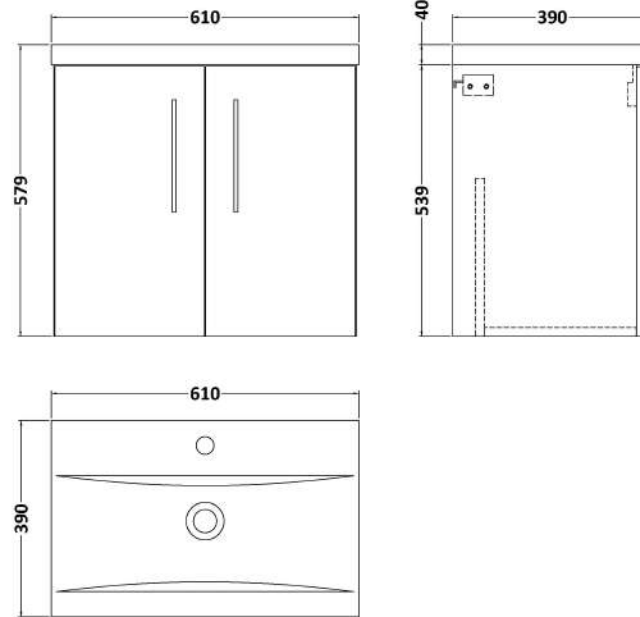

Sales Code: ARN2223A

Description: 600 Wh 2-Door Vanity & Basin 1

Packaging Details

Barcode: 5056678415306

Sales Code: NVF2223

Description: 600 Wh 2-Door Unit (365 Deep)

Product Dimensions

Height (mm):	540
Width (mm):	600
Depth (mm):	383
Nett Weight (kg):	14.2

Packaging Dimensions

Height (mm):	560
Width (mm):	620
Depth (mm):	405
Gross Weight (kg):	14.7

Packaging Data

Box Colour:	Brown Cardboard Box - Printed
Box Qty:	0
Label Size:	0 x 0
Label Colour:	White Label
Label Qty:	0

Outer Box Dimensions (If Applicable)

Height (mm):	
Width (mm):	
Depth (mm):	
Gross Weight (kg):	
Barcode:	5056678406021

Product Details

Country of Origin:	China
Fitting Instruction:	Yes
CE & UKCA:	N/A
FSC Certified Materials:	Yes
Colour:	Satin Grey
Construction Method:	Cam & Wood Dowel
Construction Type:	Rigid
Cabinet Finish:	MFC Painted Matt
Fascia Finish:	Mdf Painted Matt
Cabinet Thickness (mm):	16
Fascia Thickness (mm):	18
Drawer Included:	No
Drawer Type:	Not Applicable
No of Shelves:	0
Hinge Type:	95 Degree Soft Close
Hinge Included:	Yes, Supplied
Adjustable Legs:	No, Not Required
Fixings Included:	Yes
Handle Style:	Contemporary
Waste Shroud:	No
Handle Included:	Yes, Supplied
Handle Type:	D-Shape

Sales Code: NVM013

Description: 600 Mid-Edged Basin 1 Th

Product Dimensions

Height (mm):	0
Width (mm):	0
Depth (mm):	0
Nett Weight (kg):	11

Packaging Dimensions

Height (mm):	200
Width (mm):	410
Depth (mm):	630
Gross Weight (kg):	11