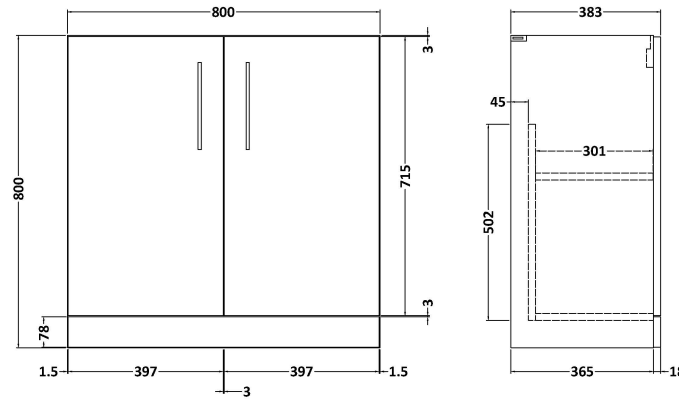

### Product Dimensions

Height (mm):	800
Width (mm):	800
Depth (mm):	383
Nett Weight (kg):	25.5

### Packaging Dimensions

Height (mm):	835
Width (mm):	820
Depth (mm):	375
Gross Weight (kg):	26

### Outer Box Dimensions (If Applicable)

Height (mm):	
Width (mm):	
Depth (mm):	
Gross Weight (kg):	
Barcode:	5056678402658

### Packaging Dimensions

Height (mm):	210
Width (mm):	410
Depth (mm):	830
Gross Weight (kg):	15