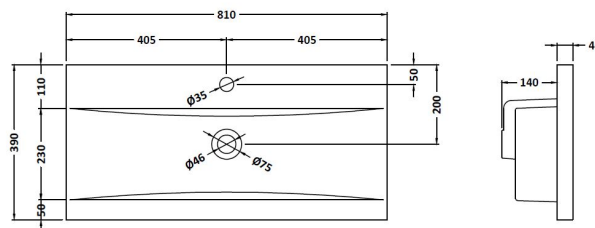

Sales Code: NVM015

Description: 800 Mid Edged Basin 1 Th

Product Dimensions

Height (mm):	0
Width (mm):	0
Depth (mm):	0
Nett Weight (kg):	15

Packaging Dimensions

Height (mm):	210
Width (mm):	410
Depth (mm):	830
Gross Weight (kg):	15

Packaging Data

Box Colour:	Brown Cardboard Box
Box Qty:	0
Label Size:	0 x 0
Label Colour:	White Label
Label Qty:	0

Outer Box Dimensions (If Applicable)

Height (mm):	
Width (mm):	
Depth (mm):	
Gross Weight (kg):	
Barcode:	5055369043422

Product Details

Country of Origin:	China
Fitting Instruction:	No
Certification: CE & UKCA:	No WRAS: N/A WRAS No: N/A
Product Material:	Vitreous China
Fixing Supplied:	No

Pans/Bidets: Trap Style: Not Applicable Includes Seat: Not Applicable

Seats: Seat Type: Not Applicable Material: Not Applicable
Function: Not Included Hinge Type: Not Relevant
Hinge Material: Not Applicable

Cisterns: Operating Type: Not Applicable Fittings: None Included
Lever Type: Not Applicable

Basins: Tap Hole: One Taphole Chain Stay Hole: No
Template: Not Required Waste Type Req: Slotted
Overflow Inc: Not Applicable Overflow Cover: Yes
Inner Bowl Depth (mm): 125mm