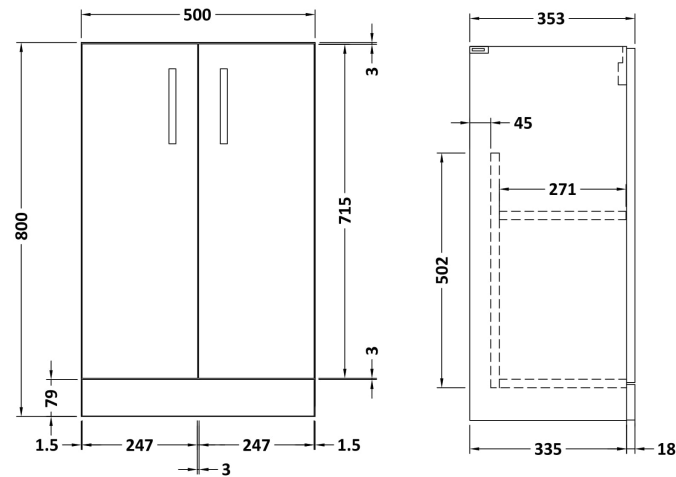

Sales Code: PAL006E

Description: 500 Fs 2-Door Vanity & Ceramic Basin

Packaging Details

Barcode: 5056211886044

Sales Code: NVF101

Description: 500 Fs 2-Door Unit (335 Deep)

Product Dimensions

Height (mm):	800
Width (mm):	500
Depth (mm):	353
Nett Weight (kg):	17.5

Packaging Dimensions

Height (mm):	835
Width (mm):	520
Depth (mm):	375
Gross Weight (kg):	18

Packaging Data

Box Colour:	Brown Cardboard Box - Printed
Box Qty:	0
Label Size:	0 x 0
Label Colour:	Not Applicable
Label Qty:	0

Outer Box Dimensions (If Applicable)

Height (mm):	
Width (mm):	
Depth (mm):	
Gross Weight (kg):	
Barcode:	5056211876069

Product Details

Country of Origin:	China
Fitting Instruction:	No
CE & UKCA:	N/A
FSC Certified Materials:	Yes
Colour:	Gloss White
Construction Method:	Cam & Wood Dowel
Construction Type:	Rigid
Cabinet Finish:	MFC Painted Gloss
Fascia Finish:	Mdf Painted Gloss
Cabinet Thickness (mm):	16
Fascia Thickness (mm):	18
Drawer Included:	No
Drawer Type:	Not Applicable
No of Shelves:	1
Hinge Type:	95 Degree Soft Close
Hinge Included:	Yes, Supplied
Adjustable Legs:	No, Not Required
Fixings Included:	Yes
Handle Style:	Contemporary
Waste Shroud:	No
Handle Included:	Yes
Handle Type:	D-Shape

Sales Code: CBM312

Description: Ceramic Rear Tap Basin 505X360

Product Dimensions

Height (mm):	0
Width (mm):	0
Depth (mm):	0
Nett Weight (kg):	9

Packaging Dimensions

Height (mm):	555
Width (mm):	420
Depth (mm):	200
Gross Weight (kg):	9