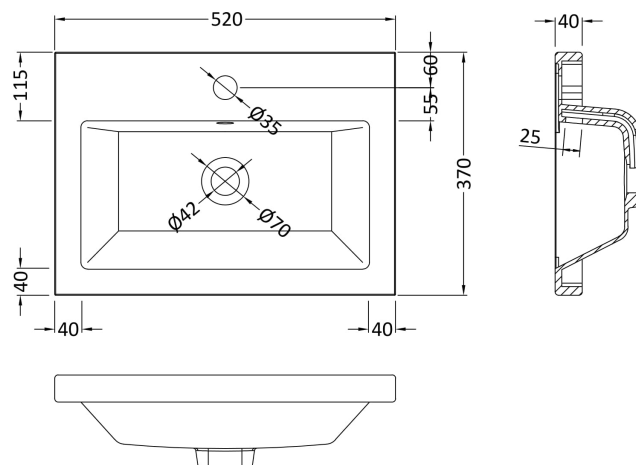

Sales Code: PAL006E

Description: 500 Fs 2-Door Vanity & Ceramic Basin

Packaging Details

Barcode: 5056211886044

Sales Code: NVF101

Description: 500 Fs 2-Door Unit (335 Deep)

Product Dimensions

Height (mm):	800
Width (mm):	500
Depth (mm):	353
Nett Weight (kg):	17.5

Packaging Dimensions

Height (mm):	835
Width (mm):	520
Depth (mm):	375
Gross Weight (kg):	18

Packaging Data

Box Colour:	Brown Cardboard Box - Printed
Box Qty:	0
Label Size:	0 x 0
Label Colour:	Not Applicable
Label Qty:	0

Outer Box Dimensions (If Applicable)

Height (mm):	
Width (mm):	
Depth (mm):	
Gross Weight (kg):	
Barcode:	5056211876069

Product Details

Country of Origin:	China
Fitting Instruction:	No
CE & UKCA:	N/A
FSC Certified Materials:	Yes
Colour:	Gloss White
Construction Method:	Cam & Wood Dowel
Construction Type:	Rigid
Cabinet Finish:	MFC Painted Gloss
Fascia Finish:	Mdf Painted Gloss
Cabinet Thickness (mm):	16
Fascia Thickness (mm):	18
Drawer Included:	No
Drawer Type:	Not Applicable
No of Shelves:	1
Hinge Type:	95 Degree Soft Close
Hinge Included:	Yes, Supplied
Adjustable Legs:	No, Not Required
Fixings Included:	Yes
Handle Style:	Contemporary
Waste Shroud:	No
Handle Included:	Yes
Handle Type:	D-Shape

Sales Code: CBM312

Description: Ceramic Rear Tap Basin 505X360

Product Dimensions

Height (mm):	0
Width (mm):	0
Depth (mm):	0
Nett Weight (kg):	9

Packaging Dimensions

Height (mm):	555
Width (mm):	420
Depth (mm):	200
Gross Weight (kg):	9