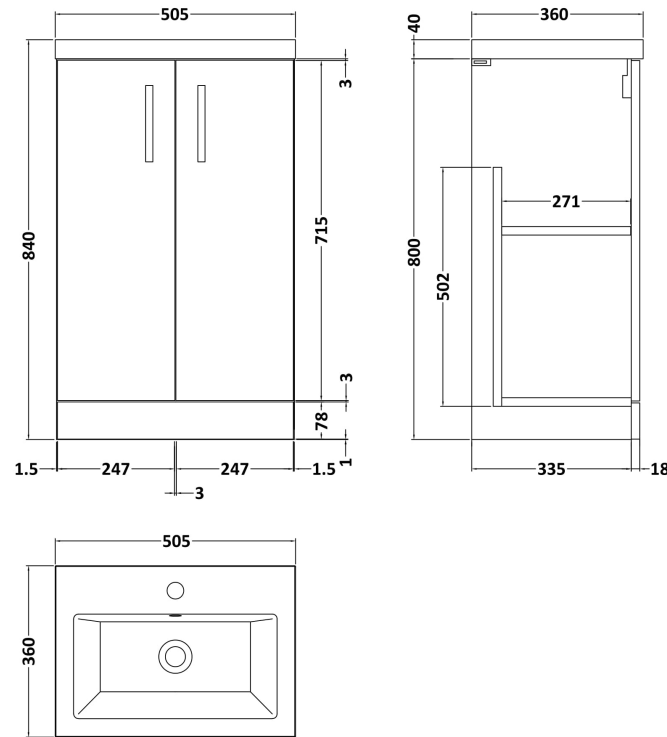

Sales Code: PAL006E

Description: 500 Fs 2-Door Vanity & Ceramic Basin

Packaging Details

Barcode: 5056211886044

Sales Code: NVF101

Description: 500 Fs 2-Door Unit (335 Deep)

Product Dimensions

Height (mm):	800
Width (mm):	500
Depth (mm):	353
Nett Weight (kg):	17.5

Packaging Dimensions

Height (mm):	835
Width (mm):	520
Depth (mm):	375
Gross Weight (kg):	18

Packaging Data

Box Colour:	Brown Cardboard Box - Printed
Box Qty:	0
Label Size:	0 x 0
Label Colour:	Not Applicable
Label Qty:	0

Outer Box Dimensions (If Applicable)

Height (mm):	
Width (mm):	
Depth (mm):	
Gross Weight (kg):	
Barcode:	5056211876069

Product Details

Country of Origin:	China
Fitting Instruction:	No
CE & UKCA:	N/A
FSC Certified Materials:	Yes
Colour:	Gloss White
Construction Method:	Cam & Wood Dowel
Construction Type:	Rigid
Cabinet Finish:	MFC Painted Gloss
Fascia Finish:	Mdf Painted Gloss
Cabinet Thickness (mm):	16
Fascia Thickness (mm):	18
Drawer Included:	No
Drawer Type:	Not Applicable
No of Shelves:	1
Hinge Type:	95 Degree Soft Close
Hinge Included:	Yes, Supplied
Adjustable Legs:	No, Not Required
Fixings Included:	Yes
Handle Style:	Contemporary
Waste Shroud:	No
Handle Included:	Yes
Handle Type:	D-Shape

Sales Code: CBM312

Description: Ceramic Rear Tap Basin 505X360

Product Dimensions

Height (mm):	0
Width (mm):	0
Depth (mm):	0
Nett Weight (kg):	9

Packaging Dimensions

Height (mm):	555
Width (mm):	420
Depth (mm):	200
Gross Weight (kg):	9