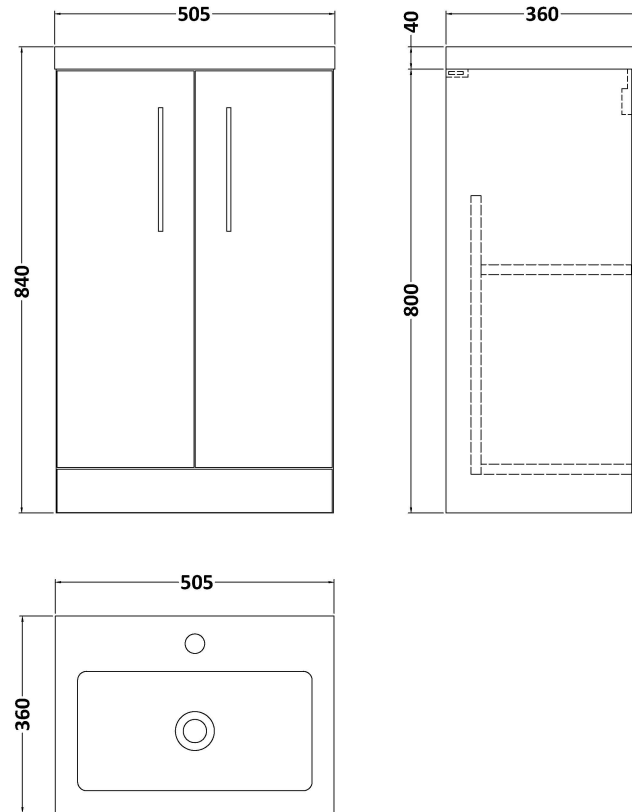

### Packaging Details

Barcode: 5056211815839

**Sales Code:** NVF601CN

**Description:** 500 Fs 2-Door Unit (335 Deep)

**Product Dimensions**

Height (mm):	800
Width (mm):	500
Depth (mm):	353
Nett Weight (kg):	17

**Packaging Dimensions**

Height (mm):	835
Width (mm):	520
Depth (mm):	355
Gross Weight (kg):	17.5

**Packaging Data**

Box Colour:	Brown Cardboard Box
Box Qty:	1
Label Size:	100 x 50
Label Colour:	White Label
Label Qty:	2

### Product Dimensions

Height (mm):	355
Width (mm):	503
Depth (mm):	135
Nett Weight (kg):	8.1

### Packaging Dimensions

Height (mm):	420
Width (mm):	210
Depth (mm):	550
Gross Weight (kg):	8.1