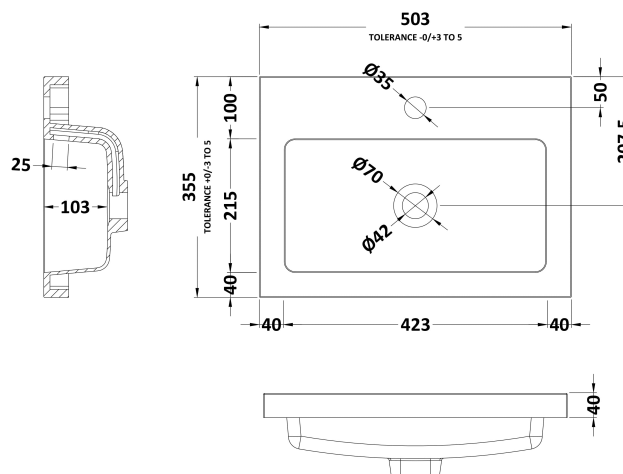

### Packaging Details

Barcode: 5056211815839

**Sales Code:** NVF601CN

**Description:** 500 Fs 2-Door Unit (335 Deep)

**Product Dimensions**

Height (mm):	800
Width (mm):	500
Depth (mm):	353
Nett Weight (kg):	17

**Packaging Dimensions**

Height (mm):	835
Width (mm):	520
Depth (mm):	355
Gross Weight (kg):	17.5

**Packaging Data**

Box Colour:	Brown Cardboard Box
Box Qty:	1
Label Size:	100 x 50
Label Colour:	White Label
Label Qty:	2

### Product Dimensions

Height (mm):	355
Width (mm):	503
Depth (mm):	135
Nett Weight (kg):	8.1

### Packaging Dimensions

Height (mm):	420
Width (mm):	210
Depth (mm):	550
Gross Weight (kg):	8.1