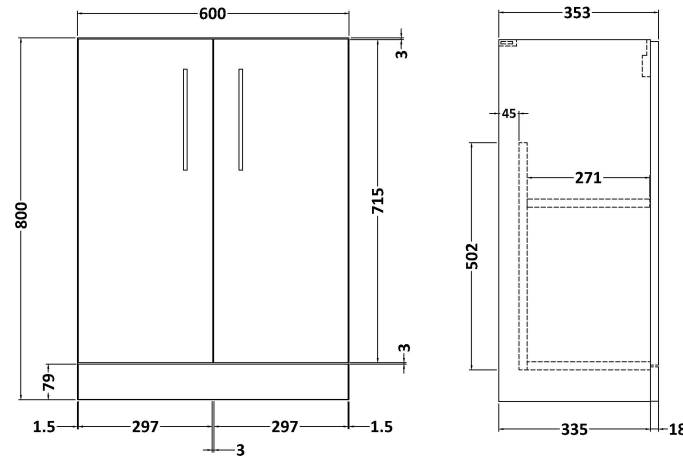

Sales Code: PAL119E

Description: 600 Fs 2-Door Vanity & Ceramic Basin

Packaging Details

Barcode: 5056462679433

Sales Code: NVF803

Description: 600 Fs 2-Door Unit (335 Deep)

Product Dimensions

Height (mm):	800
Width (mm):	600
Depth (mm):	353
Nett Weight (kg):	19.5

Packaging Dimensions

Height (mm):	835
Width (mm):	620
Depth (mm):	375
Gross Weight (kg):	20

Packaging Data

Box Colour:	Brown Cardboard Box - Printed
Box Qty:	0
Label Size:	0 x 0
Label Colour:	White Label
Label Qty:	2

Sales Code: CBM313

Description: Ceramic Rear Tap Basin 605X360

Product Dimensions

Height (mm):	150
Width (mm):	605
Depth (mm):	360
Nett Weight (kg):	10

Packaging Dimensions

Height (mm):	655
Width (mm):	420
Depth (mm):	200
Gross Weight (kg):	10

Packaging Data

Box Colour:	Brown Cardboard Box - Printed
Box Qty:	1
Label Size:	100 x 50
Label Colour:	White Label
Label Qty:	2

Outer Box Dimensions (If Applicable)

Height (mm):	
Width (mm):	
Depth (mm):	
Gross Weight (kg):	
Barcode:	5056211875833