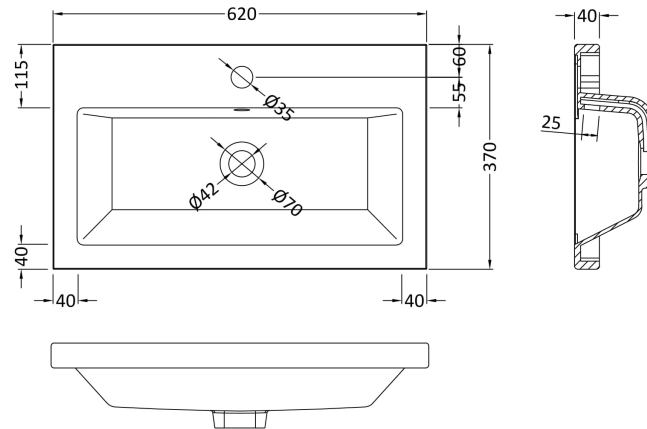

Sales Code: PAL119E

Description: 600 Fs 2-Door Vanity & Ceramic Basin

Packaging Details

Barcode: 5056462679433

Sales Code: NVF803

Description: 600 Fs 2-Door Unit (335 Deep)

Product Dimensions

Height (mm):	800
Width (mm):	600
Depth (mm):	353
Nett Weight (kg):	19.5

Packaging Dimensions

Height (mm):	835
Width (mm):	620
Depth (mm):	375
Gross Weight (kg):	20

Packaging Data

Box Colour:	Brown Cardboard Box - Printed
Box Qty:	0
Label Size:	0 x 0
Label Colour:	White Label
Label Qty:	2

Outer Box Dimensions (If Applicable)

Height (mm):	
Width (mm):	
Depth (mm):	
Gross Weight (kg):	
Barcode:	5056462659947

Product Details

Country of Origin:	China
Fitting Instruction:	No
CE Certification:	N/A
FSC Certified Materials:	Yes
Colour:	Satin Green
Construction Method:	Cam & Wood Dowel
Construction Type:	Rigid
Cabinet Finish:	MFC Painted Matt
Fascia Finish:	Mdf Painted Matt
Cabinet Thickness (mm):	16
Fascia Thickness (mm):	18
Drawer Included:	No
Drawer Type:	Not Applicable
No of Shelves:	1
Hinge Type:	95 Degree Soft Close
Hinge Included:	Yes, Supplied
Adjustable Legs:	No, Not Required
Fixings Included:	Yes
Handle Style:	Contemporary
Waste Shroud:	No
Handle Included:	Yes, Supplied
Handle Type:	D-Shape

Sales Code: CBM313

Description: Ceramic Rear Tap Basin 605X360

Product Dimensions

Height (mm):	150
Width (mm):	605
Depth (mm):	360
Nett Weight (kg):	10

Packaging Dimensions

Height (mm):	655
Width (mm):	420
Depth (mm):	200
Gross Weight (kg):	10