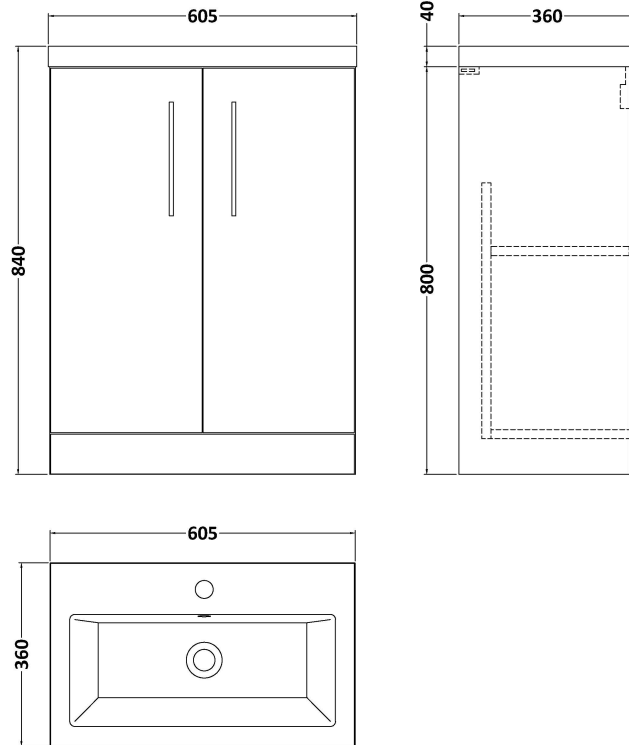

Sales Code: PAL119E

Description: 600 Fs 2-Door Vanity & Ceramic Basin

Packaging Details

Barcode: 5056462679433

Sales Code: NVF803

Description: 600 Fs 2-Door Unit (335 Deep)

Product Dimensions

Height (mm):	800
Width (mm):	600
Depth (mm):	353
Nett Weight (kg):	19.5

Packaging Dimensions

Height (mm):	835
Width (mm):	620
Depth (mm):	375
Gross Weight (kg):	20

Packaging Data

Box Colour:	Brown Cardboard Box - Printed
Box Qty:	0
Label Size:	0 x 0
Label Colour:	White Label
Label Qty:	2

Sales Code: CBM313

Description: Ceramic Rear Tap Basin 605X360

Product Dimensions

Height (mm):	150
Width (mm):	605
Depth (mm):	360
Nett Weight (kg):	10

Packaging Dimensions

Height (mm):	655
Width (mm):	420
Depth (mm):	200
Gross Weight (kg):	10

Packaging Data

Box Colour:	Brown Cardboard Box - Printed
Box Qty:	1
Label Size:	100 x 50
Label Colour:	White Label
Label Qty:	2

Outer Box Dimensions (If Applicable)

Height (mm):	
Width (mm):	
Depth (mm):	
Gross Weight (kg):	
Barcode:	5056211875833