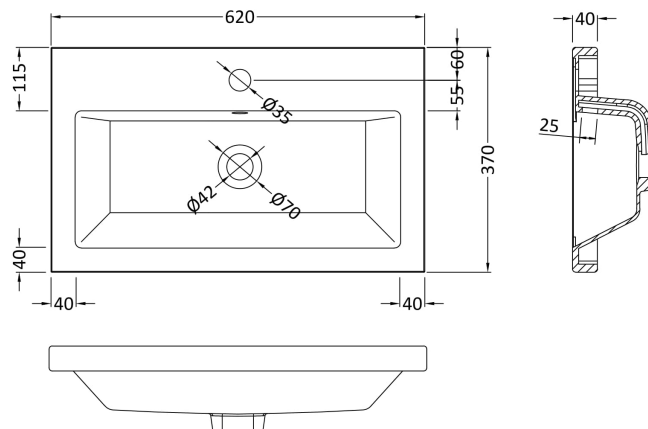

Sales Code: PAL123E

Description: 600 Fs 2-Door Vanity & Ceramic Basin

Packaging Details

Barcode: 5056462679518

Sales Code: NVF2503C

Description: 600 Fs 2-Door Unit (335 Deep)

Product Dimensions

Height (mm):	800
Width (mm):	600
Depth (mm):	353
Nett Weight (kg):	19

Packaging Dimensions

Height (mm):	835
Width (mm):	620
Depth (mm):	355
Gross Weight (kg):	19.5

Packaging Data

Box Colour:	Brown Cardboard Box
Box Qty:	0
Label Size:	0 x 0
Label Colour:	White Label
Label Qty:	0

Outer Box Dimensions (If Applicable)

Height (mm):	
Width (mm):	
Depth (mm):	
Gross Weight (kg):	
Barcode:	5056462660615

Product Details

Country of Origin:	United Kingdom
Fitting Instruction:	No
CE & UKCA:	N/A
FSC Certified Materials:	Yes
Colour:	Grey Vicenza Oak
Construction Method:	Cam & Wood Dowel
Construction Type:	Rigid
Cabinet Finish:	MFC Textured Woodgrain
Fascia Finish:	MFC Textured Woodgrain
Cabinet Thickness (mm):	18
Fascia Thickness (mm):	18
Drawer Included:	No
Drawer Type:	Not Applicable
No of Shelves:	1
Hinge Type:	95 Degree Clip-On Soft Close
Hinge Included:	Yes, Supplied
Adjustable Legs:	No, Not Required
Fixings Included:	Yes
Handle Style:	Contemporary
Waste Shroud:	No
Handle Included:	Yes, Supplied
Handle Type:	D-Shape

Sales Code: CBM313

Description: Ceramic Rear Tap Basin 605X360

Product Dimensions

Height (mm):	0
Width (mm):	0
Depth (mm):	0
Nett Weight (kg):	10

Packaging Dimensions

Height (mm):	655
Width (mm):	420
Depth (mm):	200
Gross Weight (kg):	10