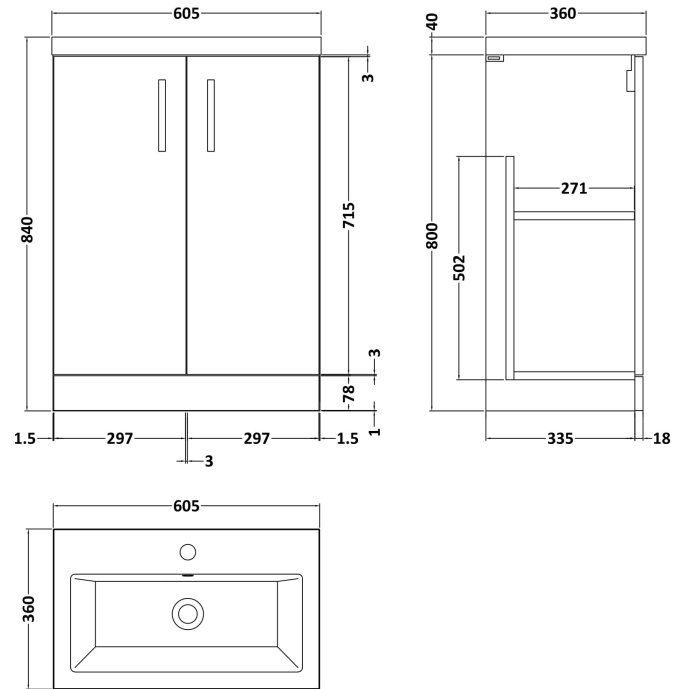

Sales Code: PAL123E

Description: 600 Fs 2-Door Vanity & Ceramic Basin

Packaging Details

Barcode: 5056462679518

Sales Code: NVF2503C

Description: 600 Fs 2-Door Unit (335 Deep)

Product Dimensions

Height (mm):	800
Width (mm):	600
Depth (mm):	353
Nett Weight (kg):	19

Packaging Dimensions

Height (mm):	835
Width (mm):	620
Depth (mm):	355
Gross Weight (kg):	19.5

Packaging Data

Box Colour:	Brown Cardboard Box
Box Qty:	0
Label Size:	0 x 0
Label Colour:	White Label
Label Qty:	0

Outer Box Dimensions (If Applicable)

Height (mm):	
Width (mm):	
Depth (mm):	
Gross Weight (kg):	
Barcode:	5056462660615

Product Details

Country of Origin:	United Kingdom
Fitting Instruction:	No
CE & UKCA:	N/A
FSC Certified Materials:	Yes
Colour:	Grey Vicenza Oak
Construction Method:	Cam & Wood Dowel
Construction Type:	Rigid
Cabinet Finish:	MFC Textured Woodgrain
Fascia Finish:	MFC Textured Woodgrain
Cabinet Thickness (mm):	18
Fascia Thickness (mm):	18
Drawer Included:	No
Drawer Type:	Not Applicable
No of Shelves:	1
Hinge Type:	95 Degree Clip-On Soft Close
Hinge Included:	Yes, Supplied
Adjustable Legs:	No, Not Required
Fixings Included:	Yes
Handle Style:	Contemporary
Waste Shroud:	No
Handle Included:	Yes, Supplied
Handle Type:	D-Shape

Sales Code: CBM313

Description: Ceramic Rear Tap Basin 605X360

Product Dimensions

Height (mm):	0
Width (mm):	0
Depth (mm):	0
Nett Weight (kg):	10

Packaging Dimensions

Height (mm):	655
Width (mm):	420
Depth (mm):	200
Gross Weight (kg):	10