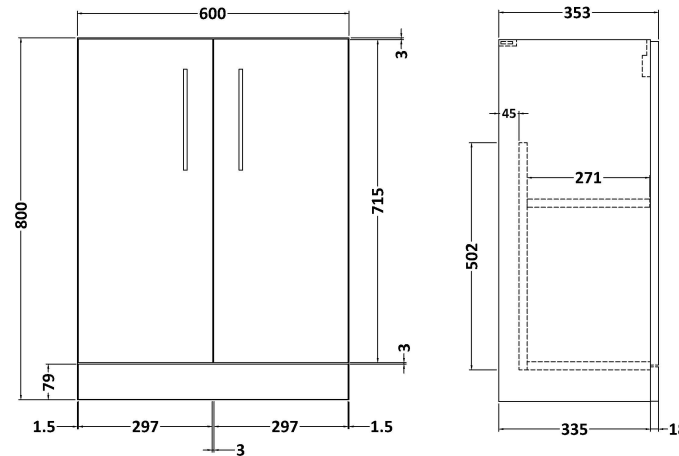

Sales Code: PAL123E

Description: 600 Fs 2-Door Vanity & Ceramic Basin

Packaging Details

Barcode: 5056462679518

Sales Code: NVF2503C

Description: 600 Fs 2-Door Unit (335 Deep)

Product Dimensions

Height (mm):	800
Width (mm):	600
Depth (mm):	353
Nett Weight (kg):	19

Packaging Dimensions

Height (mm):	835
Width (mm):	620
Depth (mm):	355
Gross Weight (kg):	19.5

Packaging Data

Box Colour:	Brown Cardboard Box
Box Qty:	0
Label Size:	0 x 0
Label Colour:	White Label
Label Qty:	0

Outer Box Dimensions (If Applicable)

Height (mm):	
Width (mm):	
Depth (mm):	
Gross Weight (kg):	
Barcode:	5056462660615

Product Details

Country of Origin:	United Kingdom
Fitting Instruction:	No
CE & UKCA:	N/A
FSC Certified Materials:	Yes
Colour:	Grey Vicenza Oak
Construction Method:	Cam & Wood Dowel
Construction Type:	Rigid
Cabinet Finish:	MFC Textured Woodgrain
Fascia Finish:	MFC Textured Woodgrain
Cabinet Thickness (mm):	18
Fascia Thickness (mm):	18
Drawer Included:	No
Drawer Type:	Not Applicable
No of Shelves:	1
Hinge Type:	95 Degree Clip-On Soft Close
Hinge Included:	Yes, Supplied
Adjustable Legs:	No, Not Required
Fixings Included:	Yes
Handle Style:	Contemporary
Waste Shroud:	No
Handle Included:	Yes, Supplied
Handle Type:	D-Shape

Sales Code: CBM313

Description: Ceramic Rear Tap Basin 605X360

Product Dimensions

Height (mm):	0
Width (mm):	0
Depth (mm):	0
Nett Weight (kg):	10

Packaging Dimensions

Height (mm):	655
Width (mm):	420
Depth (mm):	200
Gross Weight (kg):	10