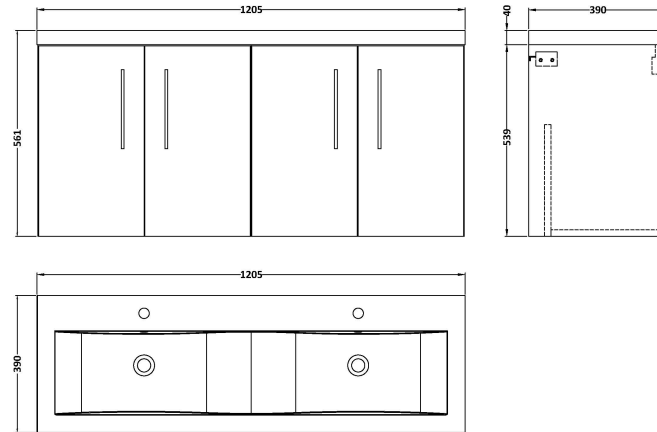

Sales Code: ARN2223F

Description: 1200 Wh 4-Door Vanity & Double Basin

Packaging Details

Barcode: 5056678415382

Sales Code: NVF2223

Description: 600 Wh 2-Door Unit (365 Deep)

Product Dimensions

Height (mm):	540
Width (mm):	600
Depth (mm):	383
Nett Weight (kg):	14.2

Packaging Dimensions

Height (mm):	560
Width (mm):	620
Depth (mm):	405
Gross Weight (kg):	14.7

Packaging Data

Box Colour:	Brown Cardboard Box - Printed
Box Qty:	0
Label Size:	0 x 0
Label Colour:	White Label
Label Qty:	0

Outer Box Dimensions (If Applicable)

Height (mm):	
Width (mm):	
Depth (mm):	
Gross Weight (kg):	
Barcode:	5056678406021

Product Details

Country of Origin:	China
Fitting Instruction:	Yes
CE & UKCA:	N/A
FSC Certified Materials:	Yes
Colour:	Satin Grey
Construction Method:	Cam & Wood Dowel
Construction Type:	Rigid
Cabinet Finish:	MFC Painted Matt
Fascia Finish:	Mdf Painted Matt
Cabinet Thickness (mm):	16
Fascia Thickness (mm):	18
Drawer Included:	No
Drawer Type:	Not Applicable
No of Shelves:	0
Hinge Type:	95 Degree Soft Close
Hinge Included:	Yes, Supplied
Adjustable Legs:	No, Not Required
Fixings Included:	Yes
Handle Style:	Contemporary
Waste Shroud:	No
Handle Included:	Yes, Supplied
Handle Type:	D-Shape

Sales Code: CBM424

Description: Double Ceramic Basin 1208X392

Product Dimensions

Height (mm):	0
Width (mm):	0
Depth (mm):	0
Nett Weight (kg):	27

Packaging Dimensions

Height (mm):	205
Width (mm):	1270
Depth (mm):	510
Gross Weight (kg):	27