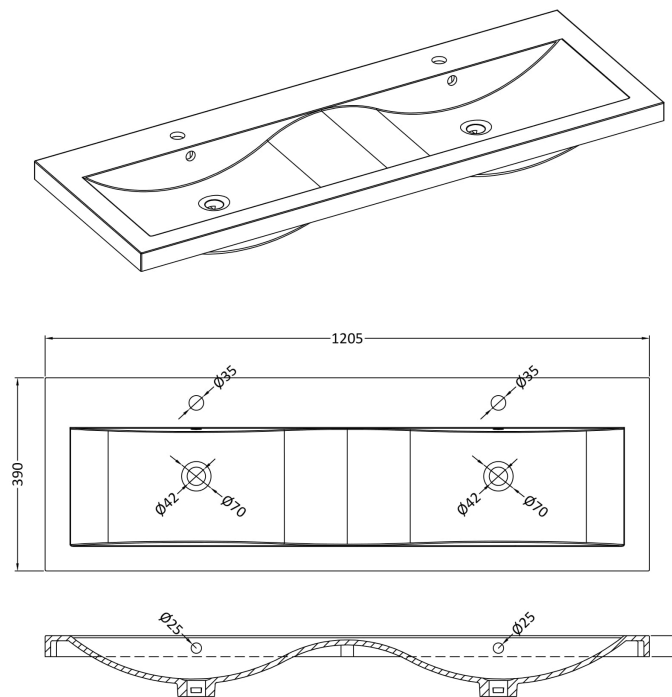

Sales Code: ARN2523F

Description: 1200 Wh 4-Door Vanity & Double Basin

Packaging Details

Barcode: 5056462670225

Sales Code: NVF2523

Description: 600 Wh 2-Door Unit (365 Deep)

Product Dimensions

Height (mm):	539
Width (mm):	600
Depth (mm):	383
Nett Weight (kg):	14.2

Packaging Dimensions

Height (mm):	560
Width (mm):	620
Depth (mm):	405
Gross Weight (kg):	14.7

Packaging Data

Box Colour:	Brown Cardboard Box
Box Qty:	0
Label Size:	0 x 0
Label Colour:	White Label
Label Qty:	0

Outer Box Dimensions (If Applicable)

Height (mm):	
Width (mm):	
Depth (mm):	
Gross Weight (kg):	
Barcode:	5056462660011

Product Details

Country of Origin:	United Kingdom
Fitting Instruction:	No
CE & UKCA:	N/A
FSC Certified Materials:	Yes
Colour:	Grey Vicenza Oak
Construction Method:	Cam & Wood Dowel
Construction Type:	Rigid
Cabinet Finish:	MFC Textured Woodgrain
Fascia Finish:	MFC Textured Woodgrain
Cabinet Thickness (mm):	18
Fascia Thickness (mm):	18
Drawer Included:	No
Drawer Type:	Not Applicable
No of Shelves:	0
Hinge Type:	95 Degree Clip-On Soft Close
Hinge Included:	Yes, Supplied
Adjustable Legs:	No, Not Required
Fixings Included:	Yes
Handle Style:	Contemporary
Waste Shroud:	No
Handle Included:	Yes, Supplied
Handle Type:	D-Shape

Sales Code: CBM424

Description: Double Ceramic Basin 1208X392

Product Dimensions

Height (mm):	0
Width (mm):	0
Depth (mm):	0
Nett Weight (kg):	27

Packaging Dimensions

Height (mm):	205
Width (mm):	1270
Depth (mm):	510
Gross Weight (kg):	27