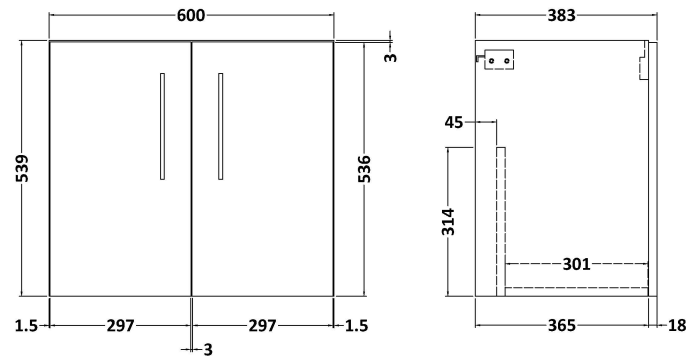

Sales Code: ARN2523F

Description: 1200 Wh 4-Door Vanity & Double Basin

Packaging Details

Barcode: 5056462670225

Sales Code: NVF2523

Description: 600 Wh 2-Door Unit (365 Deep)

Product Dimensions

Height (mm):	539
Width (mm):	600
Depth (mm):	383
Nett Weight (kg):	14.2

Packaging Dimensions

Height (mm):	560
Width (mm):	620
Depth (mm):	405
Gross Weight (kg):	14.7

Packaging Data

Box Colour:	Brown Cardboard Box
Box Qty:	0
Label Size:	0 x 0
Label Colour:	White Label
Label Qty:	0

Outer Box Dimensions (If Applicable)

Height (mm):	
Width (mm):	
Depth (mm):	
Gross Weight (kg):	
Barcode:	5056462660011

Product Details

Country of Origin:	United Kingdom
Fitting Instruction:	No
CE & UKCA:	N/A
FSC Certified Materials:	Yes
Colour:	Grey Vicenza Oak
Construction Method:	Cam & Wood Dowel
Construction Type:	Rigid
Cabinet Finish:	MFC Textured Woodgrain
Fascia Finish:	MFC Textured Woodgrain
Cabinet Thickness (mm):	18
Fascia Thickness (mm):	18
Drawer Included:	No
Drawer Type:	Not Applicable
No of Shelves:	0
Hinge Type:	95 Degree Clip-On Soft Close
Hinge Included:	Yes, Supplied
Adjustable Legs:	No, Not Required
Fixings Included:	Yes
Handle Style:	Contemporary
Waste Shroud:	No
Handle Included:	Yes, Supplied
Handle Type:	D-Shape

Sales Code: CBM424

Description: Double Ceramic Basin 1208X392

Product Dimensions

Height (mm):	0
Width (mm):	0
Depth (mm):	0
Nett Weight (kg):	27

Packaging Dimensions

Height (mm):	205
Width (mm):	1270
Depth (mm):	510
Gross Weight (kg):	27