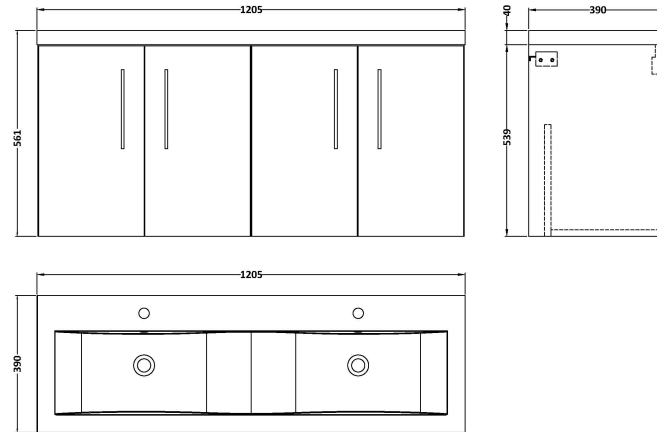

Sales Code: ARN2523F

Description: 1200 Wh 4-Door Vanity & Double Basin

Packaging Details

Barcode: 5056462670225

Sales Code: NVF2523

Description: 600 Wh 2-Door Unit (365 Deep)

Product Dimensions

Height (mm):	539
Width (mm):	600
Depth (mm):	383
Nett Weight (kg):	14.2

Packaging Dimensions

Height (mm):	560
Width (mm):	620
Depth (mm):	405
Gross Weight (kg):	14.7

Packaging Data

Box Colour:	Brown Cardboard Box
Box Qty:	0
Label Size:	0 x 0
Label Colour:	White Label
Label Qty:	0

Outer Box Dimensions (If Applicable)

Height (mm):	
Width (mm):	
Depth (mm):	
Gross Weight (kg):	
Barcode:	5056462660011

Product Details

Country of Origin:	United Kingdom
Fitting Instruction:	No
CE & UKCA:	N/A
FSC Certified Materials:	Yes
Colour:	Grey Vicenza Oak
Construction Method:	Cam & Wood Dowel
Construction Type:	Rigid
Cabinet Finish:	MFC Textured Woodgrain
Fascia Finish:	MFC Textured Woodgrain
Cabinet Thickness (mm):	18
Fascia Thickness (mm):	18
Drawer Included:	No
Drawer Type:	Not Applicable
No of Shelves:	0
Hinge Type:	95 Degree Clip-On Soft Close
Hinge Included:	Yes, Supplied
Adjustable Legs:	No, Not Required
Fixings Included:	Yes
Handle Style:	Contemporary
Waste Shroud:	No
Handle Included:	Yes, Supplied
Handle Type:	D-Shape

Sales Code: CBM424

Description: Double Ceramic Basin 1208X392

Product Dimensions

Height (mm):	0
Width (mm):	0
Depth (mm):	0
Nett Weight (kg):	27

Packaging Dimensions

Height (mm):	205
Width (mm):	1270
Depth (mm):	510
Gross Weight (kg):	27