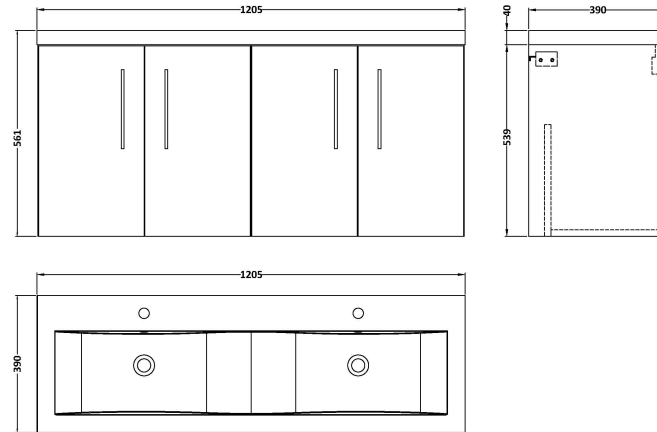

Sales Code: ARN523F

Description: 1200 Wh 4-Door Vanity & Double Basin

Packaging Details

Barcode: 5056462670164

Sales Code: NVF523N

Description: 600 Wh 2-Door Unit (365 Deep)

Product Dimensions

Height (mm):	539
Width (mm):	600
Depth (mm):	383
Nett Weight (kg):	14.2

Packaging Dimensions

Height (mm):	560
Width (mm):	620
Depth (mm):	405
Gross Weight (kg):	14.7

Packaging Data

Box Colour:	Brown Cardboard Box
Box Qty:	0
Label Size:	0 x 0
Label Colour:	White Label
Label Qty:	0

Outer Box Dimensions (If Applicable)

Height (mm):	
Width (mm):	
Depth (mm):	
Gross Weight (kg):	
Barcode:	5056462660271

Product Details

Country of Origin:	United Kingdom
Fitting Instruction:	No
CE & UKCA:	N/A
FSC Certified Materials:	Yes
Colour:	Anthracite Woodgrain
Construction Method:	Cam & Wood Dowel
Construction Type:	Rigid
Cabinet Finish:	MFC Textured Woodgrain
Fascia Finish:	MFC Textured Woodgrain
Cabinet Thickness (mm):	18
Fascia Thickness (mm):	18
Drawer Included:	No
Drawer Type:	Not Applicable
No of Shelves:	0
Hinge Type:	95 Degree Clip-On Soft Close
Hinge Included:	Yes, Supplied
Adjustable Legs:	No, Not Required
Fixings Included:	Yes
Handle Style:	Contemporary
Waste Shroud:	No
Handle Included:	Yes, Supplied
Handle Type:	D-Shape

Sales Code: CBM424

Description: Double Ceramic Basin 1208X392

Product Dimensions

Height (mm):	0
Width (mm):	0
Depth (mm):	0
Nett Weight (kg):	27

Packaging Dimensions

Height (mm):	205
Width (mm):	1270
Depth (mm):	510
Gross Weight (kg):	27